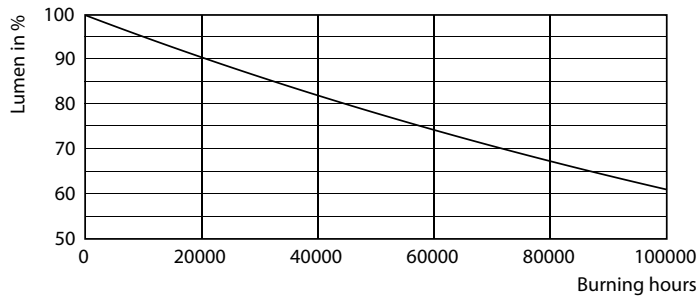

Lifetime

LEDtube 16,9W 70K LumenVsTc

LEDtube_70K-LED

LEDtube_70K_LifetimeVsTc-LED

LEDtube_70K_FailureRate-LED

LEDtube_70K-LMP