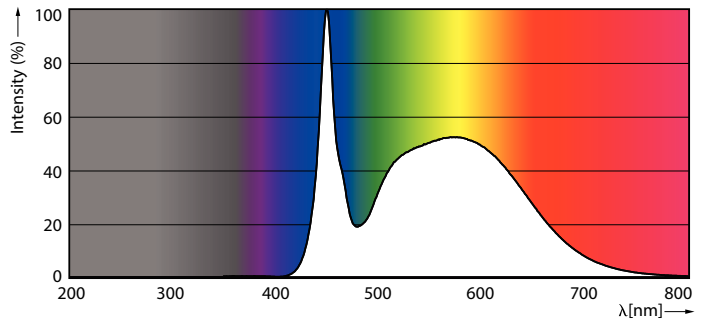

LEDtube 16,9W G13 2500lm 850