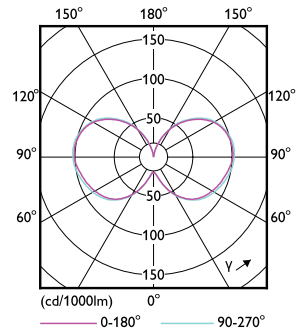

Dimensional drawing

Corn lamp LED Gen2 63W EX39 850 CL

Product	D	C
63CC/LED/850/ND EX39 G2 BB 6/1	85 mm	260 mm

Photometric data

General Luminaire Lightplan
Page 1/1

LEDForce 63W Corncob EX39

LEDForce 63W Corncob EX39 850