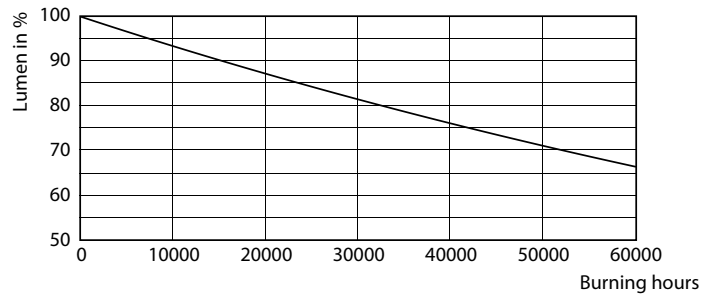

LED Corn Cobs

Lifetime

50K

50K