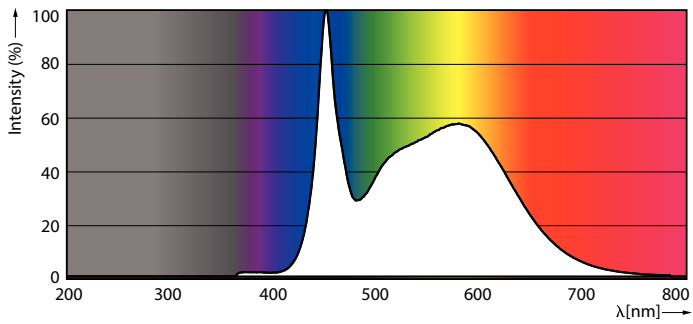

Product data

General Information	
Base	EX39 [Exclusionary Mogul Screw]
EU RoHS compliant	Yes
Nominal Lifetime (Nom)	50000 h
Switching Cycle	50000X
Technical Type	63-250W

Light Technical	
Color Code	850 [CCT of 5000K]
Initial lumen (Nom)	9200 lm
Color Designation	Daylight
Correlated Color Temperature (Nom)	5000 K
Luminous Efficacy (rated) (Nom)	146.00 lm/W
Color Consistency	ANSI 5000K quadrangle
Color Rendering Index (Nom)	80
LLMF At End Of Nominal Lifetime (Nom)	70 %

Dimensional drawing

Corn lamp LED Gen2 63W EX39 850 CL

Product	D	C
63CC/LED/850/ND EX39 G2 BB 6/1	85 mm	260 mm

Photometric data

General Luminaire Lightplan
Page 1/1

LEDForce 63W Corncob EX39

LEDForce 63W Corncob EX39 850