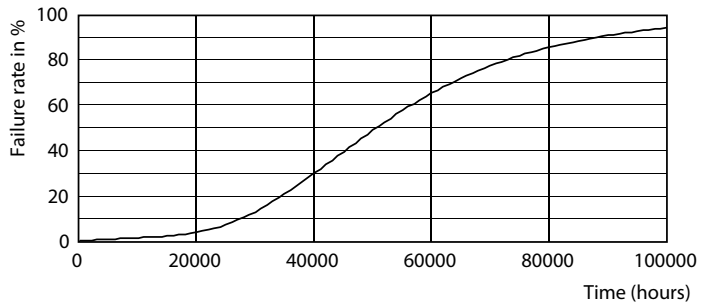

LED Corn Cobs

Lifetime

50K

50K