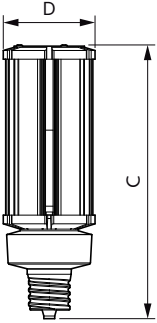

Product data

General Information	
Base	EX39 [Exclusionary Mogul Screw]
EU RoHS compliant	Yes
Nominal Lifetime (Nom)	50000 h
Switching Cycle	50000X
Technical Type	63-250W

Light Technical	
Color Code	850 [CCT of 5000K]
Initial lumen (Nom)	9200 lm
Color Designation	Daylight
Correlated Color Temperature (Nom)	5000 K
Luminous Efficacy (rated) (Nom)	146.00 lm/W
Color Consistency	ANSI 5000K quadrangle
Color Rendering Index (Nom)	80
LLMF At End Of Nominal Lifetime (Nom)	70 %

Product Data	
Order product name	63CC/LED/850/ND EX39 G2 BB 6/1
EAN/UPC - Product	04667759830
Order code	559831
Numerator - Quantity Per Pack	1
Numerator - Packs per outer box	6

LED Corn Cobs

Material Nr. (12NC)	929002397204
Net Weight (Piece)	0.814 kg

Dimensional drawing

Corn lamp LED Gen2 63W EX39 850 CL

Product	D	C
63CC/LED/850/ND EX39 G2 BB 6/1	85 mm	260 mm

Photometric data

General Luminaire Lightplan
Page 1/1

LEDForce 63W Corncob EX39

LEDForce 63W Corncob EX39 850