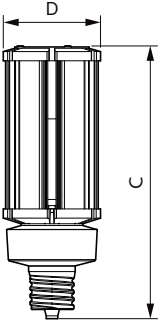

Product data

General Information	
Base	EX39 [Exclusionary Mogul Screw]
EU RoHS compliant	Yes
Nominal Lifetime (Nom)	50000 h
Switching Cycle	50000X
Technical Type	54-250W
Light Technical	
Color Code	830 [CCT of 3000K]
Initial lumen (Nom)	7500 lm
Color Designation	White (WH)
Correlated Color Temperature (Nom)	3000 K
Luminous Efficacy (rated) (Nom)	138.00 lm/W
Color Consistency	ANSI 3000K quadrangle
Color Rendering Index (Nom)	80
LLMF At End Of Nominal Lifetime (Nom)	70 %
Operating and Electrical	
Input Frequency	50 to 60 Hz
Power (Rated) (Nom)	54 W
Lamp Current (Nom)	600 mA
Wattage Equivalent	250 W
Starting Time (Nom)	1 s

Warm Up Time to 60% Light (Nom)	1 s
Power Factor (Nom)	0.9
Voltage (Nom)	100-277 V
Temperature	
T-Case Maximum (Nom)	65 °C
Controls and Dimming	
Dimmable	No
Mechanical and Housing	
Bulb Finish	Clear
Approval and Application	
Energy Efficiency Label (EEL)	A++
Energy Consumption kWh/1000 h	54 kWh
Product Data	
Order product name	54CC/LED/830/ND EX39 G2 BB 6/1
EAN/UPC - Product	046677559786
Order code	559781
Numerator - Quantity Per Pack	1
Numerator - Packs per outer box	6

LED Corn Cobs

Material Nr. (12NC)	929002396704
Net Weight (Piece)	0.758 kg

Dimensional drawing

Corn lamp LED Gen2 54W EX39 830 CL

Product	D	C
54CC/LED/830/ND EX39 G2 BB 6/1	85 mm	245 mm

Photometric data

© 2020 Philips Lighting B.V. Page 11