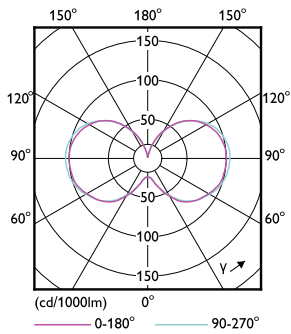

LEDTForce 54W Corncob EX39