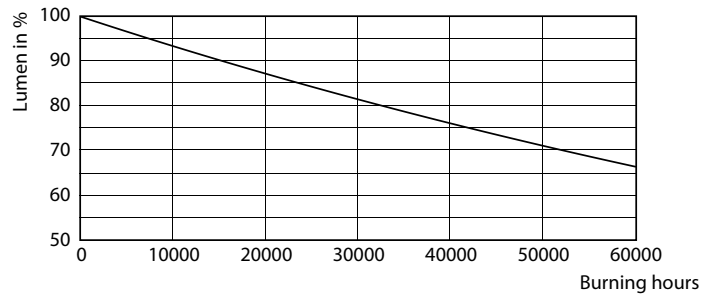

Product data

General Information	
Base	EX39 [Exclusionary Mogul Screw]
EU RoHS compliant	Yes
Nominal Lifetime (Nom)	50000 h
Switching Cycle	50000X
Technical Type	54-250W
Light Technical	
Color Code	830 [CCT of 3000K]
Initial lumen (Nom)	7500 lm
Color Designation	White (WH)
Correlated Color Temperature (Nom)	3000 K
Luminous Efficacy (rated) (Nom)	138.00 lm/W
Color Consistency	ANSI 3000K quadrangle
Color Rendering Index (Nom)	80
LLMF At End Of Nominal Lifetime (Nom)	70 %
Operating and Electrical	
Input Frequency	50 to 60 Hz
Power (Rated) (Nom)	54 W
Lamp Current (Nom)	600 mA
Wattage Equivalent	250 W
Starting Time (Nom)	1 s

Warm Up Time to 60% Light (Nom)	1 s
Power Factor (Nom)	0.9
Voltage (Nom)	100-277 V
Temperature	
T-Case Maximum (Nom)	65 °C
Controls and Dimming	
Dimmable	No
Mechanical and Housing	
Bulb Finish	Clear
Approval and Application	
Energy Efficiency Label (EEL)	A++
Energy Consumption kWh/1000 h	54 kWh
Product Data	
Order product name	54CC/LED/830/ND EX39 G2 BB 6/1
EAN/UPC - Product	046677559786
Order code	559781
Numerator - Quantity Per Pack	1
Numerator - Packs per outer box	6

LED Corn Cobs

Material Nr. (12NC)	929002396704
Net Weight (Piece)	0.758 kg

Dimensional drawing

Corn lamp LED Gen2 54W EX39 830 CL

Product	D	C
54CC/LED/830/ND EX39 G2 BB 6/1	85 mm	245 mm

Photometric data

© 2020 Philips Lighting B.V. Page 11

LEDTForce 54W Corncob EX39 830

LEDTForce 54W Corncob EX39 830

LEDTForce 54W Corncob EX39

LED Corn Cobs

Lifetime

50K

50K