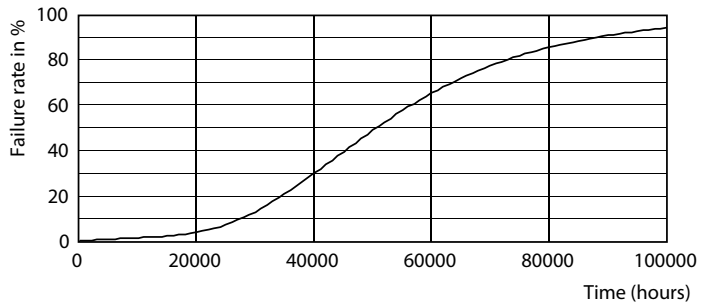

Product data

General Information	
Base	EX39 [Exclusionary Mogul Screw]
EU RoHS compliant	Yes
Nominal Lifetime (Nom)	50000 h
Switching Cycle	50000X
Technical Type	54-250W
Light Technical	
Color Code	830 [CCT of 3000K]
Initial lumen (Nom)	7500 lm
Color Designation	White (WH)
Correlated Color Temperature (Nom)	3000 K
Luminous Efficacy (rated) (Nom)	138.00 lm/W
Color Consistency	ANSI 3000K quadrangle
Color Rendering Index (Nom)	80
LLMF At End Of Nominal Lifetime (Nom)	70 %
Operating and Electrical	
Input Frequency	50 to 60 Hz
Power (Rated) (Nom)	54 W
Lamp Current (Nom)	600 mA
Wattage Equivalent	250 W
Starting Time (Nom)	1 s

LED Corn Cobs

Material Nr. (12NC)	929002396704
Net Weight (Piece)	0.758 kg

Dimensional drawing

Corn lamp LED Gen2 54W EX39 830 CL

Product	D	C
54CC/LED/830/ND EX39 G2 BB 6/1	85 mm	245 mm

Photometric data

© 2020 Philips Lighting B.V. Page 11

LEDTForce 54W Corncob EX39 830

LEDTForce 54W Corncob EX39 830

LEDTForce 54W Corncob EX39

LED Corn Cobs

Lifetime

50K

50K