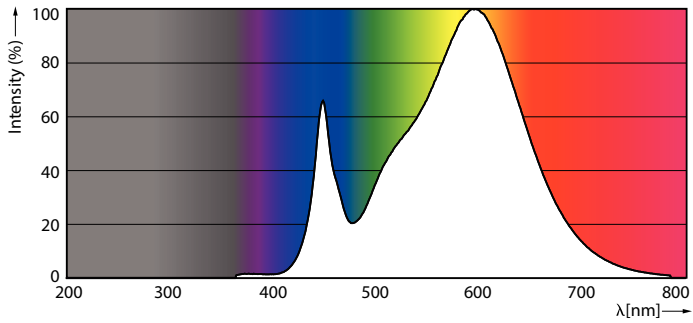

Product data

General Information	
Base	EX39 [Exclusionary Mogul Screw]
EU RoHS compliant	Yes
Nominal Lifetime (Nom)	50000 h
Switching Cycle	50000X
Technical Type	54-250W
Light Technical	
Color Code	830 [CCT of 3000K]
Initial lumen (Nom)	7500 lm
Color Designation	White (WH)
Correlated Color Temperature (Nom)	3000 K
Luminous Efficacy (rated) (Nom)	138.00 lm/W
Color Consistency	ANSI 3000K quadrangle
Color Rendering Index (Nom)	80
LLMF At End Of Nominal Lifetime (Nom)	70 %
Operating and Electrical	
Input Frequency	50 to 60 Hz
Power (Rated) (Nom)	54 W
Lamp Current (Nom)	600 mA
Wattage Equivalent	250 W
Starting Time (Nom)	1 s

Warm Up Time to 60% Light (Nom)	1 s
Power Factor (Nom)	0.9
Voltage (Nom)	100-277 V
Temperature	
T-Case Maximum (Nom)	65 °C
Controls and Dimming	
Dimmable	No
Mechanical and Housing	
Bulb Finish	Clear
Approval and Application	
Energy Efficiency Label (EEL)	A++
Energy Consumption kWh/1000 h	54 kWh
Product Data	
Order product name	54CC/LED/830/ND EX39 G2 BB 6/1
EAN/UPC - Product	046677559786
Order code	559781
Numerator - Quantity Per Pack	1
Numerator - Packs per outer box	6

LED Corn Cobs

Material Nr. (12NC)	929002396704
Net Weight (Piece)	0.758 kg

Dimensional drawing

Corn lamp LED Gen2 54W EX39 830 CL

Product	D	C
54CC/LED/830/ND EX39 G2 BB 6/1	85 mm	245 mm

Photometric data

© 2020 Philips Lighting B.V. Page 11