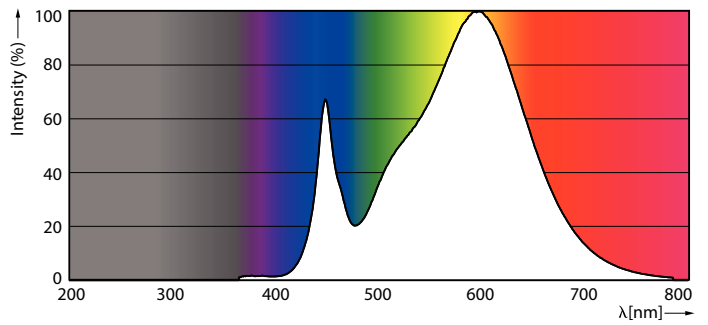

Product data

General Information	
Base	EX39 [Exclusionary Mogul Screw]
EU RoHS compliant	Yes
Nominal Lifetime (Nom)	50000 h
Switching Cycle	50000X
Technical Type	45-175W
Light Technical	
Color Code	830 [CCT of 3000K]
Initial lumen (Nom)	6200 lm
Color Designation	White (WH)
Correlated Color Temperature (Nom)	3000 K
Luminous Efficacy (rated) (Nom)	137.00 lm/W
Color Consistency	ANSI 3000K quadrangle
Color Rendering Index (Nom)	80
LLMF At End Of Nominal Lifetime (Nom)	70 %
Operating and Electrical	
Input Frequency	50 to 60 Hz
Power (Rated) (Nom)	45 W
Lamp Current (Nom)	500 mA
Wattage Equivalent	175 W
Starting Time (Nom)	1 s

LED Corn Cobs

Material Nr. (12NC)	929002396404
Net Weight (Piece)	0.758 kg

Dimensional drawing

Corn lamp LED Gen2 45W EX39 830 CL

Product	D	C
45CC/LED/830/ND EX39 G2 BB 6/1	85 mm	245 mm

Photometric data

LEDTForce 45W Corncob EX39