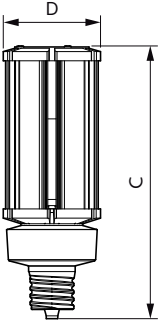

Product data

General Information	
Base	EX39 [Exclusionary Mogul Screw]
EU RoHS compliant	Yes
Nominal Lifetime (Nom)	50000 h
Switching Cycle	50000X
Technical Type	45-175W
Light Technical	
Color Code	830 [CCT of 3000K]
Initial lumen (Nom)	6200 lm
Color Designation	White (WH)
Correlated Color Temperature (Nom)	3000 K
Luminous Efficacy (rated) (Nom)	137.00 lm/W
Color Consistency	ANSI 3000K quadrangle
Color Rendering Index (Nom)	80
LLMF At End Of Nominal Lifetime (Nom)	70 %
Operating and Electrical	
Input Frequency	50 to 60 Hz
Power (Rated) (Nom)	45 W
Lamp Current (Nom)	500 mA
Wattage Equivalent	175 W
Starting Time (Nom)	1 s

Warm Up Time to 60% Light (Nom)	1 s
Power Factor (Nom)	0.9
Voltage (Nom)	100-277 V
Temperature	
T-Case Maximum (Nom)	60 °C
Controls and Dimming	
Dimmable	No
Mechanical and Housing	
Bulb Finish	Clear
Approval and Application	
Energy Efficiency Label (EEL)	A++
Energy Consumption kWh/1000 h	45 kWh
Product Data	
Order product name	45CC/LED/830/ND EX39 G2 BB 6/1
EAN/UPC - Product	046677559755
Order code	559757
Numerator - Quantity Per Pack	1
Numerator - Packs per outer box	6

LED Corn Cobs

Material Nr. (12NC)	929002396404
Net Weight (Piece)	0.758 kg

Dimensional drawing

Corn lamp LED Gen2 45W EX39 830 CL

Product	D	C
45CC/LED/830/ND EX39 G2 BB 6/1	85 mm	245 mm

Photometric data

LEDTForce 45W Corncob EX39