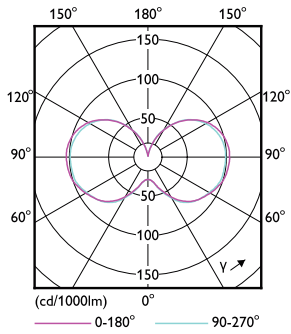

Product data

General Information	
Base	EX39 [Exclusionary Mogul Screw]
EU RoHS compliant	Yes
Nominal Lifetime (Nom)	50000 h
Switching Cycle	50000X
Technical Type	45-175W
Light Technical	
Color Code	830 [CCT of 3000K]
Initial lumen (Nom)	6200 lm
Color Designation	White (WH)
Correlated Color Temperature (Nom)	3000 K
Luminous Efficacy (rated) (Nom)	137.00 lm/W
Color Consistency	ANSI 3000K quadrangle
Color Rendering Index (Nom)	80
LLMF At End Of Nominal Lifetime (Nom)	70 %
Operating and Electrical	
Input Frequency	50 to 60 Hz
Power (Rated) (Nom)	45 W
Lamp Current (Nom)	500 mA
Wattage Equivalent	175 W
Starting Time (Nom)	1 s

LED Corn Cobs

Material Nr. (12NC)	929002396404
Net Weight (Piece)	0.758 kg

Dimensional drawing

Corn lamp LED Gen2 45W EX39 830 CL

Product	D	C
45CC/LED/830/ND EX39 G2 BB 6/1	85 mm	245 mm

Photometric data

LEDTForce 45W Corncob EX39