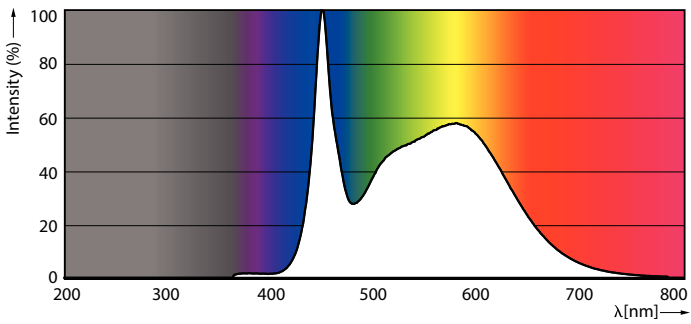

LEDTForce 36W Corncob E26 850

LEDTForce 36W Corncob 850