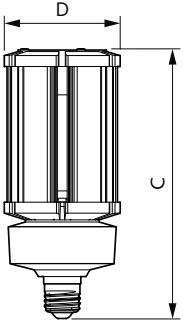

### Product data

General Information	
Base	E26 [ Single Contact Medium Screw]
EU RoHS compliant	Yes
Nominal Lifetime (Nom)	50000 h
Switching Cycle	50000X
Technical Type	36-150W
Light Technical	
Color Code	850 [ CCT of 5000K]
Initial lumen (Nom)	5400 lm
Color Designation	Daylight
Correlated Color Temperature (Nom)	5000 K
Luminous Efficacy (rated) (Nom)	150.00 lm/W
Color Consistency	ANSI 5000K quadrangle
Color Rendering Index (Nom)	80
LLMF At End Of Nominal Lifetime (Nom)	70 %
Operating and Electrical	
Input Frequency	50 to 60 Hz
Power (Rated) (Nom)	36 W
Lamp Current (Nom)	400 mA
Wattage Equivalent	150 W
Starting Time (Nom)	1 s

## Dimensional drawing

Corn lamp LED Gen2 36W E26 850 CL

Product	D	C
36CC/LED/850/ND E26 G2 BB 6/1	85 mm	201 mm