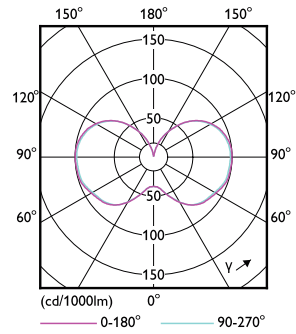

LEDTForce 36W Corncob E26