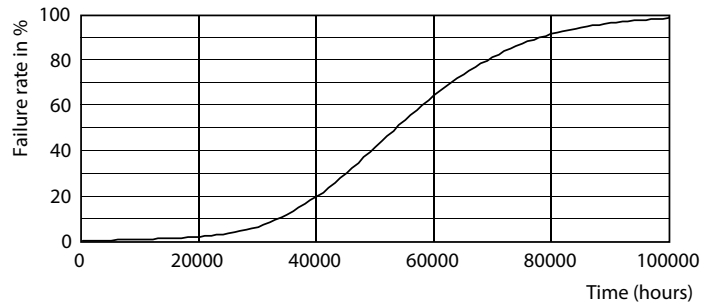

LEDtube 50K-LED

Photometric data

© 2020 Philips Lighting B.V. Page 11

LEDtube 15W G13 2100lm 850

Lifetime