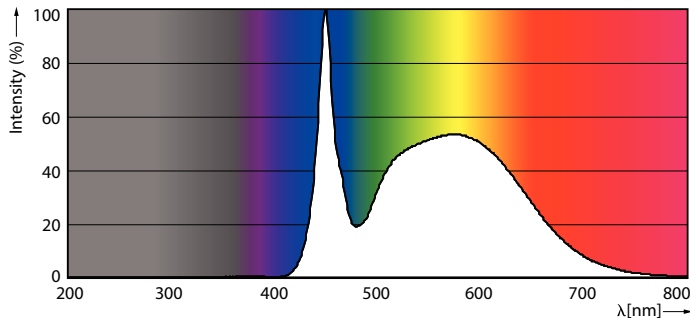

Photometric data

LEDtube G13 850 COR