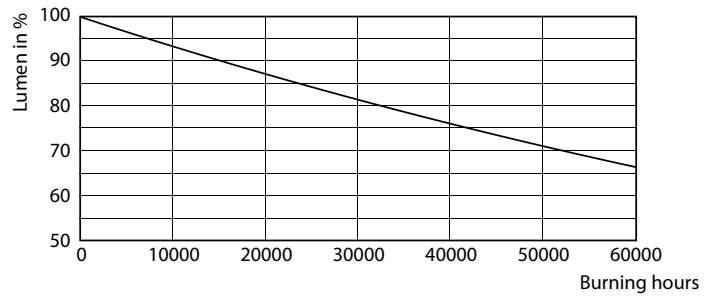

Product data

General Information		Lamp Current (Min)	
Base	G13 [Medium Bi-Pin Fluorescent]		55 mA
EU RoHS compliant	Yes	Starting Time (Nom)	0.5 s
Nominal Lifetime (Nom)	50000 h	Warm Up Time to 60% Light (Nom)	0.5 s
Switching Cycle	50000X	Power Factor (Nom)	0.9
Technical Type	15-25-28-30-32W	Voltage (Nom)	120-277 V
Light Technical		Temperature	
Color Code	850 [CCT of 5000K]	T-Ambient (Max)	45 °C
Beam Angle (Nom)	240 °	T-Ambient (Min)	-20 °C
Initial lumen (Nom)	2100 lm	T-Storage (Max)	65 °C
Color Designation	Daylight	T-Storage (Min)	-40 °C
Correlated Color Temperature (Nom)	5000 K	T-Case Maximum (Nom)	70 °C
Luminous Efficacy (rated) (Nom)	140.00 lm/W	Controls and Dimming	
Color Consistency	<5	Dimmable	No
Color Rendering Index (Nom)	82	Mechanical and Housing	
LLMF At End Of Nominal Lifetime (Nom)	70 %	Bulb Finish	Frosted
Operating and Electrical		Bulb Material	Glass
Input Frequency	50 to 60 Hz	Product Length	48 in
Power (Rated) (Nom)	15 W		
Lamp Current (Max)	125 mA		

© 2020 Philips Lighting B.V. Page 11

LEDtube 15W G13 2100lm 850

Lifetime

LEDtube 15W 50K LumenVsTc

LEDtube 50K-LED

LEDtube 50K FailureRate-LED

LEDtube 50K-LMP

Lifetime