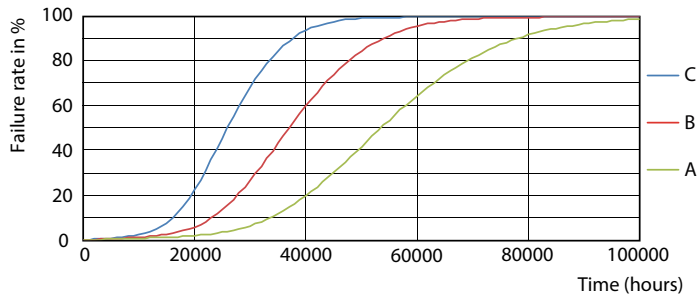

Photometric data

© 2020 Philips Lighting B.V. Page 11

LEDtube 15W G13 2100lm 850

Lifetime

LEDtube 50K FailureRate-LED

LEDtube 50K-LMP