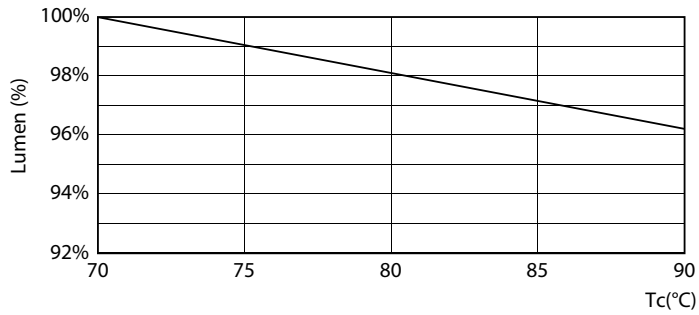

Photometric data

© 2020 Philips Lighting B.V. Page 11

LEDtube 15W G13 2100lm 850

Lifetime

LEDtube 15W 50K LumenVsTc