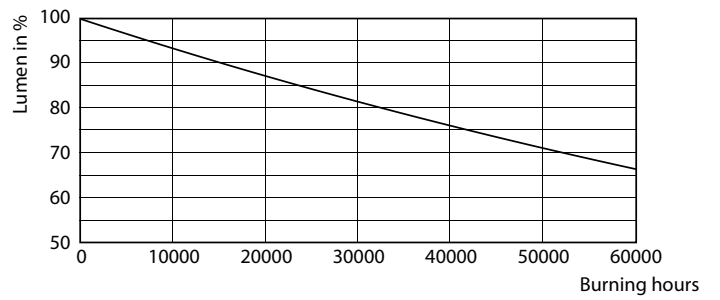

Product data

General Information		Lamp Current (Min)	
Base	G13 [Medium Bi-Pin Fluorescent]		55 mA
EU RoHS compliant	Yes	Starting Time (Nom)	0.5 s
Nominal Lifetime (Nom)	50000 h	Warm Up Time to 60% Light (Nom)	0.5 s
Switching Cycle	50000X	UL Type	Type B - bypass the ballast
Technical Type	15-25-28-30-32W	Power Factor (Nom)	0.9
		Voltage (Nom)	120-277 V
Light Technical		Temperature	
Color Code	830 [CCT of 3000K]	T-Ambient (Max)	45 °C
Beam Angle (Nom)	240 °	T-Ambient (Min)	-20 °C
Initial lumen (Nom)	2000 lm	T-Storage (Max)	65 °C
Color Designation	White (WH)	T-Storage (Min)	-40 °C
Correlated Color Temperature (Nom)	3000 K	T-Case Maximum (Nom)	70 °C
Luminous Efficacy (rated) (Nom)	133.00 lm/W		
Color Consistency	<6	Controls and Dimming	
Color Rendering Index (Nom)	82	Dimmable	No
LLMF At End Of Nominal Lifetime (Nom)	70 %		
Operating and Electrical		Mechanical and Housing	
Input Frequency	50 to 60 Hz	Bulb Finish	Frosted
Power (Rated) (Nom)	15 W	Bulb Material	Glass
Lamp Current (Max)	125 mA	Product Length	48 in

Photometric data

LEDtube G13 830 COR

Lifetime

LEDtube 15W 50K LumenVsTc

LEDtube 50K-LED

LEDtube 50K FailureRate-LED

LEDtube 50K-LMP

Lifetime