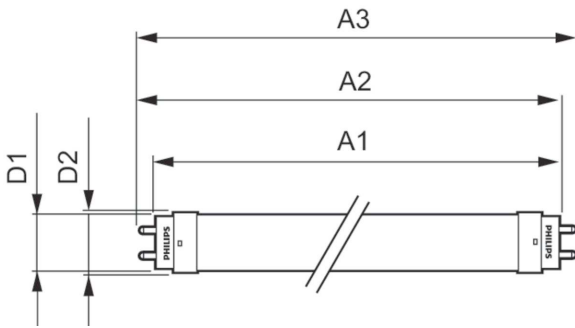

T8

Approval and Application

Energy Efficiency Label (EEL)	Not applicable
Energy Saving Product	Yes
Approbation Marks	RoHS compliance UL certificate DLC compliance
Energy Consumption kWh/1000 h	- kWh

Product Data

Order product name	15T8/COR/48-830/MF20/G 10/1

EAN/UPC - Product	046677471743
Order code	471748
Numerator - Quantity Per Pack	1
Numerator - Packs per outer box	10
Material Nr. (12NC)	929002394804
Net Weight (Piece)	0.215 kg
Model Number	9290023948

Dimensional drawing

TLED T8 120-277V 15-32W 2000lm 3000K G13

Product

15T8/COR/48-830/MF20/G 10/1

Photometric data

LEDtube 15W G13 2000lm 830