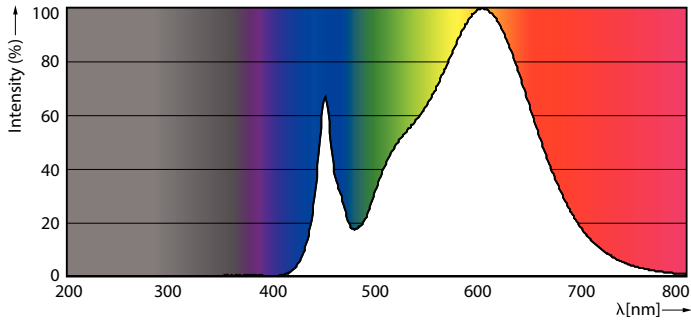

Product data

General Information		Lamp Current (Min)	
Base	G13 [Medium Bi-Pin Fluorescent]		55 mA
EU RoHS compliant	Yes	Starting Time (Nom)	0.5 s
Nominal Lifetime (Nom)	50000 h	Warm Up Time to 60% Light (Nom)	0.5 s
Switching Cycle	50000X	UL Type	Type B - bypass the ballast
Technical Type	15-25-28-30-32W	Power Factor (Nom)	0.9
		Voltage (Nom)	120-277 V
Light Technical		Temperature	
Color Code	830 [CCT of 3000K]	T-Ambient (Max)	45 °C
Beam Angle (Nom)	240 °	T-Ambient (Min)	-20 °C
Initial lumen (Nom)	2000 lm	T-Storage (Max)	65 °C
Color Designation	White (WH)	T-Storage (Min)	-40 °C
Correlated Color Temperature (Nom)	3000 K	T-Case Maximum (Nom)	70 °C
Luminous Efficacy (rated) (Nom)	133.00 lm/W		
Color Consistency	<6	Controls and Dimming	
Color Rendering Index (Nom)	82	Dimmable	No
LLMF At End Of Nominal Lifetime (Nom)	70 %		
Operating and Electrical		Mechanical and Housing	
Input Frequency	50 to 60 Hz	Bulb Finish	Frosted
Power (Rated) (Nom)	15 W	Bulb Material	Glass
Lamp Current (Max)	125 mA	Product Length	48 in

Photometric data

LEDtube G13 830 COR

Lifetime

LEDtube 15W 50K LumenVsTc

LEDtube 50K-LED

LEDtube 50K FailureRate-LED

LEDtube 50K-LMP

Lifetime