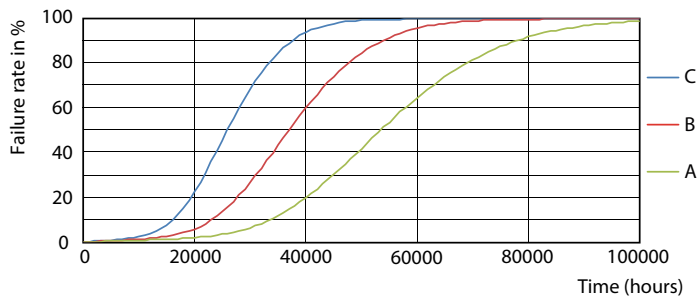

Photometric data

LEDtube G13 830 COR

Lifetime

LEDtube 15W 50K LumenVsTc

LEDtube 50K-LED

LEDtube 50K FailureRate-LED

LEDtube 50K-LMP

Lifetime