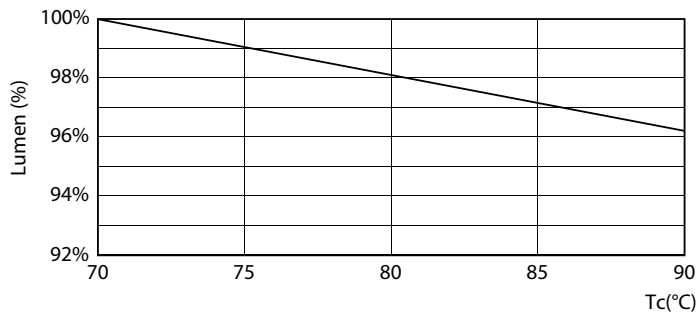

Lifetime

LEDtube 15W 50K LumenVsTc