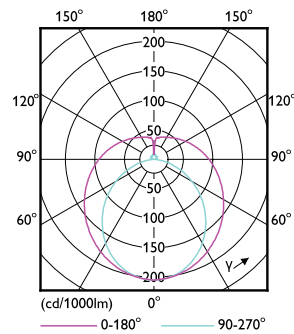

LEDtube G13 COR