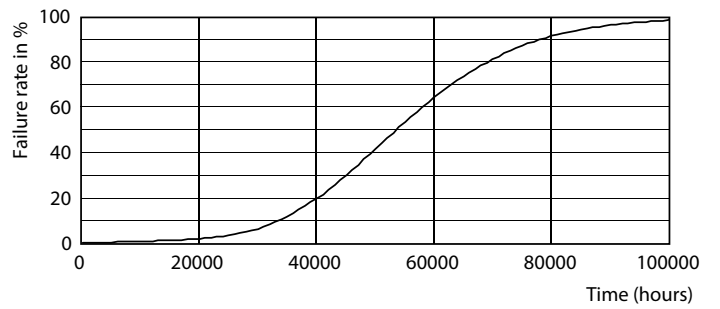

Photometric data

LEDtube G13 830 COR

Lifetime

LEDtube 15W 50K LumenVsTc

LEDtube 50K-LED

LEDtube 50K FailureRate-LED

LEDtube 50K-LMP

Lifetime