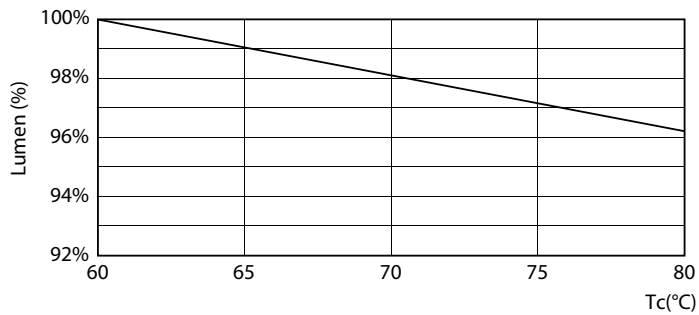

LEDtube 12,5W 50K LumenVsTc