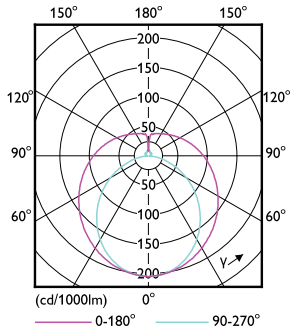

## Photometric data

General Uniform Lighting  
1 x TLED 12.5W G13 1800lm 850  
Lamp Lighting  
Page 11

LEDtube 12,5W G13 1800lm 850

LEDtube G13 850 COR

Photometric data

LEDtube G13 COR

Lifetime

LEDtube 50K-LED