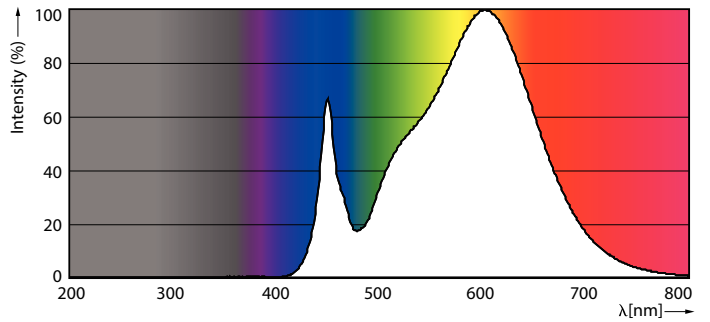

LEDtube G13 830 COR