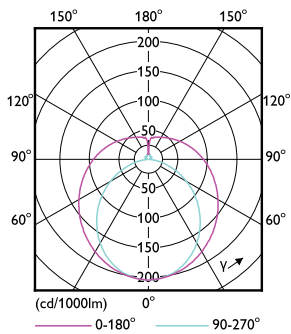

Photometric data

LEDtube G13 COR