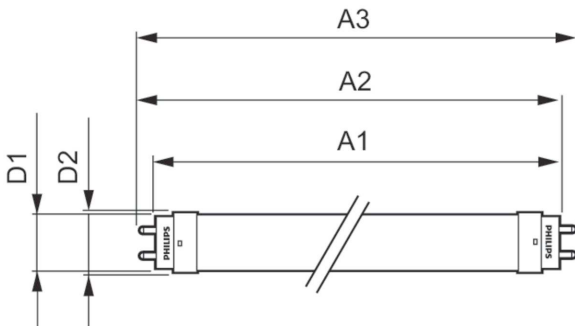

T8

Approval and Application

Energy Efficiency Label (EEL)	Not applicable
Energy Saving Product	Yes
Approbation Marks	RoHS compliance UL certificate DLC compliance
Energy Consumption kWh/1000 h	- kWh

Product Data

Order product name	12.5T8/COR/48-830/MF17/G 10/1

EAN/UPC - Product	046677477318
Order code	477315
Numerator - Quantity Per Pack	1
Numerator - Packs per outer box	10
Material Nr. (12NC)	929002394404
Net Weight (Piece)	0.220 kg
Model Number	9290023944

Dimensional drawing

TLED T8 120-277V 12.5-32W 1700lm 3000K