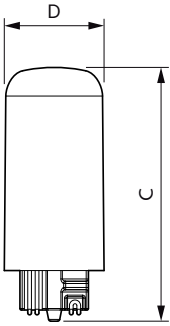

Product data

General Information	
Base	Wedgebase
EU RoHS compliant	Yes
Nominal Lifetime (Nom)	15000 h
Switching Cycle	50000X
Technical Type	2-18W
Light Technical	
Color Code	830 [CCT of 3000K]
Initial lumen (Nom)	200 lm
Color Designation	White (WH)
Correlated Color Temperature (Nom)	3000 K
Luminous Efficacy (rated) (Nom)	100.00 lm/W
Color Consistency	<6
Color Rendering Index (Nom)	80
LLMF At End Of Nominal Lifetime (Nom)	70 %
Operating and Electrical	
Input Frequency	- Hz
Power (Rated) (Nom)	2 W
Lamp Current (Nom)	260 mA
Wattage Equivalent	18 W
Starting Time (Nom)	0.5 s
Warm Up Time to 60% Light (Nom)	0.5 s

Power Factor (Nom)	0.6
Voltage (Nom)	ac electronic 12 V
Temperature	
T-Case Maximum (Nom)	80 °C
Controls and Dimming	
Dimmable	No
Approval and Application	
Energy Efficiency Label (EEL)	A++
Suitable For Accent Lighting	No
Energy Consumption kWh/1000 h	3 kWh
Product Data	
Order product name	2T5/LED/830/ND/12V/BC/2PK 6/2
EAN/UPC - Product	50046677475418
Order code	475418
Numerator - Quantity Per Pack	1
Numerator - Packs per outer box	6
Material Nr. (12NC)	929002389636
Net Weight (Piece)	0.008 kg

LED Specialty Lamps

Dimensional drawing

Wedge 2W-18W 200lm 3000K Non-Dim

Product	D	C
2T5/LED/830/ND/12V/BC/2PK 6/2	13 mm	34 mm

Photometric data

© 2020 Philips Lighting B.V. Page 1/1

LEDcapsule 2W Wedgebase 830