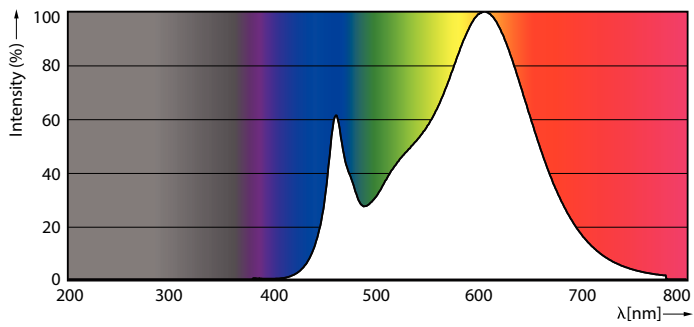

LEDcapsule 2W Wedgebase 830

LEDcapsule 2W Wedgebase 830