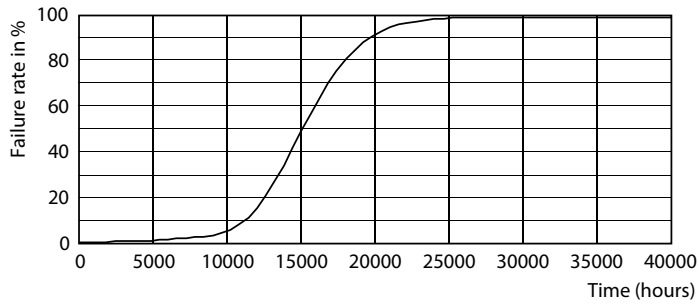

LED Specialty Lamps

Lifetime

15K LED

15K LMP