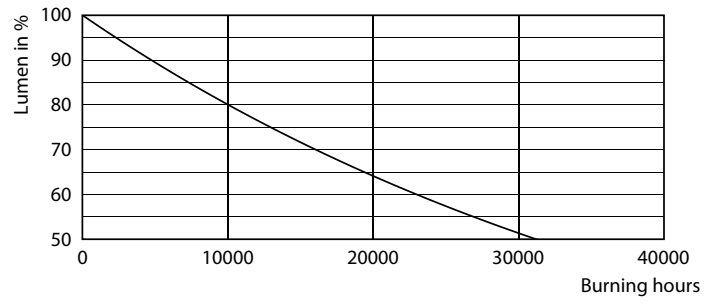

LED Specialty Lamps

Lifetime

15K LED

15K LMP