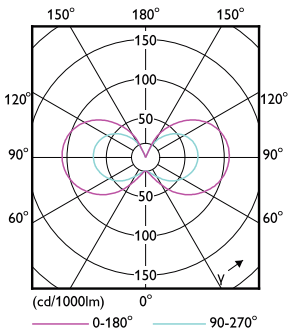

Product data

General Information	
Base	Wedgebase
EU RoHS compliant	Yes
Nominal Lifetime (Nom)	15000 h
Switching Cycle	50000X
Technical Type	2-18W
Light Technical	
Color Code	830 [CCT of 3000K]
Initial lumen (Nom)	200 lm
Color Designation	White (WH)
Correlated Color Temperature (Nom)	3000 K
Luminous Efficacy (rated) (Nom)	100.00 lm/W
Color Consistency	<6
Color Rendering Index (Nom)	80
LLMF At End Of Nominal Lifetime (Nom)	70 %
Operating and Electrical	
Input Frequency	- Hz
Power (Rated) (Nom)	2 W
Lamp Current (Nom)	260 mA
Wattage Equivalent	18 W
Starting Time (Nom)	0.5 s
Warm Up Time to 60% Light (Nom)	0.5 s

LED Specialty Lamps

Dimensional drawing

Wedge 2W-18W 200lm 3000K Non-Dim

Product	D	C
2T5/LED/830/ND/12V/BC/2PK 6/2	13 mm	34 mm

Photometric data

© 2020 Philips Lighting B.V. Page 1/1

LEDcapsule 2W Wedgebase 830