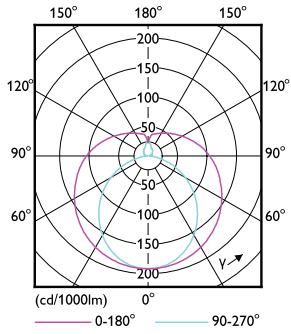

Photometric data

LEDtube 10W G13 840 ND