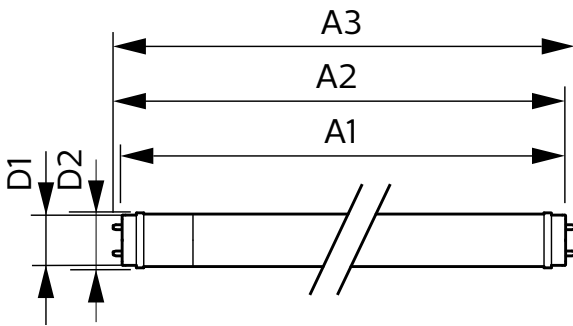

T8

10T8/COR/48-835/IF15/G/DIM 10/1

Our TLEDs are available in InstantFit (Type A / Type C) or MainsFit (Ballast bypass / Type B) versions. The InstantFit lamps work on a broad variety of ballasts and LED drivers. Only InstantFit has over 15,000 lamp & ballast combinations delivering even light output, energy savings and a long lifetime. Our MainsFit products feature a double-ended design, simplifying installation while a proprietary safety circuit minimizes a shock risk. Lamp sizes range from 2-foot to 8-foot and U-bend with a variety of lumen outputs.

Product data

General Information	
Base	G13 [Medium Bi-Pin Fluorescent]
EU RoHS compliant	Yes
Nominal Lifetime (Nom)	50000 h
Switching Cycle	50000X
Light Technical	
Color Code	835 [CCT of 3500K]
Beam Angle (Nom)	240 °
Initial lumen (Nom)	1500 lm
Color Designation	White (WH)
Correlated Color Temperature (Nom)	3500 K
Luminous Efficacy (rated) (Nom)	160.00 lm/W
Color Consistency	<6
Color Rendering Index (Nom)	82
LLMF At End Of Nominal Lifetime (Nom)	70 %
Operating and Electrical	
Input Frequency	25000-105000 Hz
Power (Rated) (Nom)	10 W

T8

Product Length	48 in
Approval and Application	
Energy Efficiency Label (EEL)	Not applicable
Energy Saving Product	Yes
Approbation Marks	RoHS compliance UL certificate DLC compliance
Energy Consumption kWh/1000 h	- kWh
Product Data	
Order product name	10T8/COR/48-835/IF15/G/DIM 10/1

Dimensional drawing

TLED120-277V 16.5W-25/28/32W 3500K G14ND

Product	D1	D2	A1	A2	A3
10T8/COR/48-835/ IF15/G/DIM 10/1	25.7 mm	28 mm	1198.1 mm	1205.2 mm	1212.3 mm

Photometric data

LEDTube_10T8_COR_48-835_IF15_G 10_1-GUL