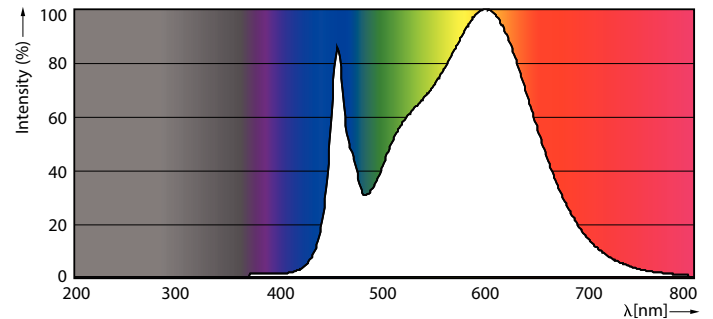

LEDTube_10T8_COR_48-835_IF15_G 10_1-POC