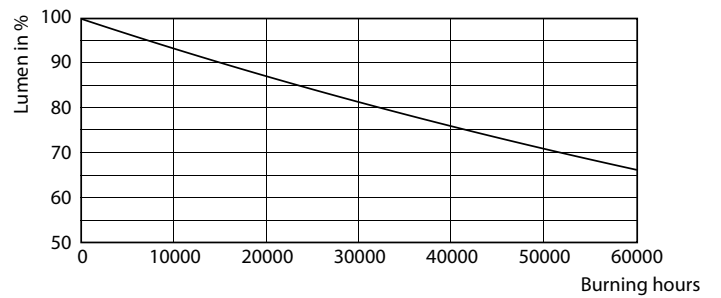

Product data

General Information	
Base	G13 [Medium Bi-Pin Fluorescent]
EU RoHS compliant	Yes
Nominal Lifetime (Nom)	50000 h
Switching Cycle	50000X
Light Technical	
Color Code	835 [CCT of 3500K]
Beam Angle (Nom)	240 °
Initial lumen (Nom)	1500 lm
Color Designation	White (WH)
Correlated Color Temperature (Nom)	3500 K
Luminous Efficacy (rated) (Nom)	160.00 lm/W
Color Consistency	<6
Color Rendering Index (Nom)	82
LLMF At End Of Nominal Lifetime (Nom)	70 %
Operating and Electrical	
Input Frequency	25000-105000 Hz
Power (Rated) (Nom)	10 W

LEDTube_10T8_COR_48-835_IF15_G 10_1-POC

Photometric data

LEDtube 10W G13 840 ND

Lifetime

LEDtube 10W G13 850 ND

LEDtube 10W G13 850 ND

LEDtube 10W G13 850 ND

LEDtube 10W G13 850 ND