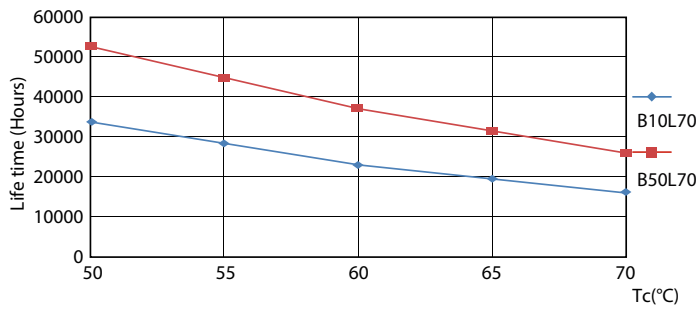

Product data

General Information	
Base	G13 [Medium Bi-Pin Fluorescent]
EU RoHS compliant	Yes
Nominal Lifetime (Nom)	50000 h
Switching Cycle	50000X
Light Technical	
Color Code	835 [CCT of 3500K]
Beam Angle (Nom)	240 °
Initial lumen (Nom)	1500 lm
Color Designation	White (WH)
Correlated Color Temperature (Nom)	3500 K
Luminous Efficacy (rated) (Nom)	160.00 lm/W
Color Consistency	<6
Color Rendering Index (Nom)	82
LLMF At End Of Nominal Lifetime (Nom)	70 %
Operating and Electrical	
Input Frequency	25000-105000 Hz
Power (Rated) (Nom)	10 W

LEDTube_10T8_COR_48-835_IF15_G 10_1-POC

Photometric data

LEDtube 10W G13 840 ND

Lifetime

LEDtube 10W G13 850 ND

LEDtube 10W G13 850 ND

LEDtube 10W G13 850 ND

LEDtube 10W G13 850 ND