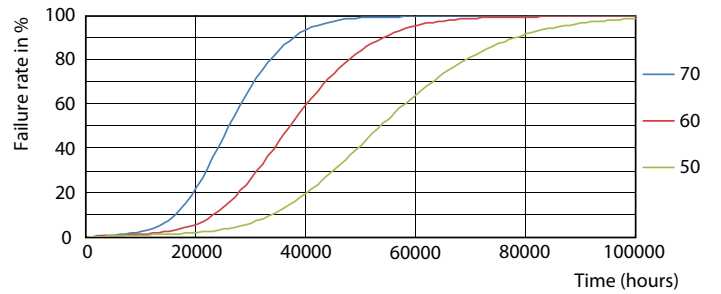

LEDTube_10T8_COR_48-835_IF15_G 10_1-POC

Photometric data

LEDtube 10W G13 840 ND

Lifetime

LEDtube 10W G13 850 ND

LEDtube 10W G13 850 ND

LEDtube 10W G13 850 ND

LEDtube 10W G13 850 ND