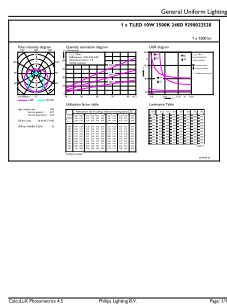

T8

Product Length	48 in
Approval and Application	
Energy Efficiency Label (EEL)	Not applicable
Energy Saving Product	Yes
Approbation Marks	RoHS compliance UL certificate DLC compliance
Energy Consumption kWh/1000 h	- kWh
Product Data	
Order product name	10T8/COR/48-835/IF15/G/DIM 10/1

EAN/UPC - Product	046677553227
Order code	553222
Numerator - Quantity Per Pack	1
Numerator - Packs per outer box	10
Material Nr. (12NC)	929002252834
Net Weight (Piece)	0.230 kg
Model Number	9290022528

Dimensional drawing

TLED120-277V 16.5W-25/28/32W 3500K G14ND

Product	D1	D2	A1	A2	A3
10T8/COR/48-835/ IF15/G/DIM 10/1	25.7 mm	28 mm	1198.1 mm	1205.2 mm	1212.3 mm

Photometric data

LEDTube_10T8_COR_48-835_IF15_G 10_1-GUL

LEDTube_10T8_COR_48-835_IF15_G 10_1-POC

Photometric data

LEDtube 10W G13 840 ND

Lifetime

LEDtube 10W G13 850 ND

LEDtube 10W G13 850 ND

LEDtube 10W G13 850 ND

LEDtube 10W G13 850 ND