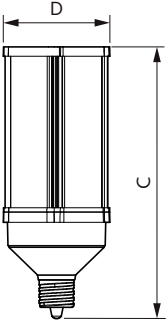

Product Data	
Order product name	120CC/LED/830/ND EX39 BB 6/1
EAN/UPC - Product	046677553500
Order code	553503
Numerator - Quantity Per Pack	1
Numerator - Packs per outer box	6

LED Corn Cobs

Material Nr. (12NC)	929002252404
Net Weight (Piece)	1.617 kg

Dimensional drawing

Corn lamp LED 120W EX39 830 CL

Product	D	C
120CC/LED/830/ND EX39 BB 6/1	123 mm	314 mm

Photometric data

Corn lamp LED 120W EX39 830 CL

Corn lamp LED 120W EX39 830 CL

Corn lamp LED 120W EX39 830 CL