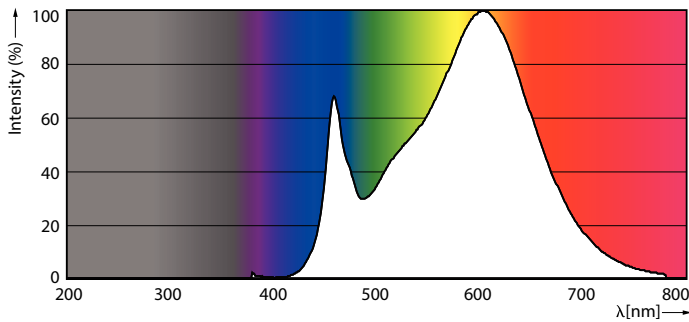

Product data

General Information	
Base	EX39 [Exclusionary Mogul Screw]
EU RoHS compliant	Yes
Nominal Lifetime (Nom)	50000 h
Switching Cycle	50000X
Technical Type	120-320W

Light Technical	
Color Code	830 [CCT of 3000K]
Initial lumen (Nom)	15500 lm
Color Designation	White (WH)
Correlated Color Temperature (Nom)	3000 K
Luminous Efficacy (rated) (Nom)	129.00 lm/W
Color Consistency	ANSI 3000K quadrangle
Color Rendering Index (Nom)	80
LLMF At End Of Nominal Lifetime (Nom)	70 %

Dimensional drawing

Corn lamp LED 120W EX39 830 CL

Product	D	C
120CC/LED/830/ND EX39 BB 6/1	123 mm	314 mm

Photometric data

Corn lamp LED 120W EX39 830 CL

Corn lamp LED 120W EX39 830 CL

Corn lamp LED 120W EX39 830 CL