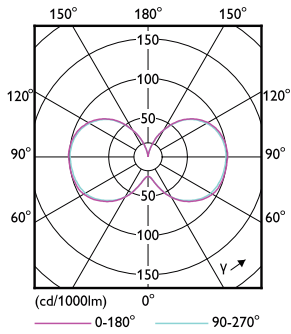

Product Data	
Order product name	120CC/LED/830/ND EX39 BB 6/1
EAN/UPC - Product	046677553500
Order code	553503
Numerator - Quantity Per Pack	1
Numerator - Packs per outer box	6

LED Corn Cobs

Material Nr. (12NC)	929002252404
Net Weight (Piece)	1.617 kg

Dimensional drawing

Corn lamp LED 120W EX39 830 CL

Product	D	C
120CC/LED/830/ND EX39 BB 6/1	123 mm	314 mm

Photometric data

Corn lamp LED 120W EX39 830 CL

Corn lamp LED 120W EX39 830 CL

Corn lamp LED 120W EX39 830 CL