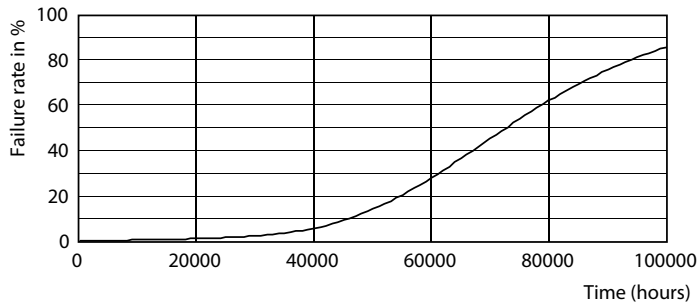

Photometric data

LEDtube 1200mm T8 9,5W 1500lm 3000K

LEDtube 1200mm T8 9,5W 1500lm 3000K

Photometric data

LEDtube 1200mm T8 9,5W

Lifetime

LEDtube 1200mm T8 9,5W

LEDtube 1200mm T8 9,5W LumenVsTc