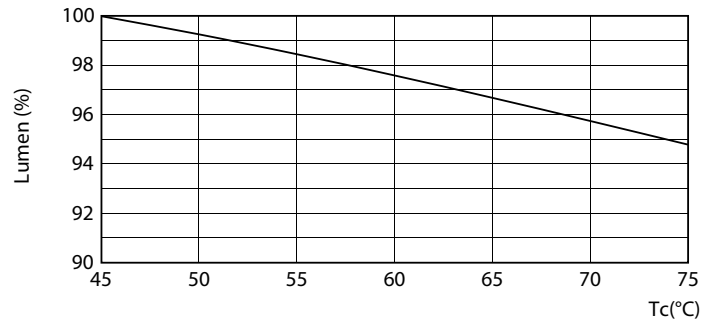

LEDtube 1200mm T8 9,5W LumenVsTc