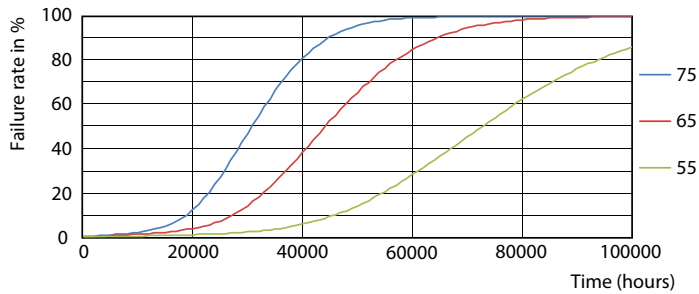

Photometric data

LEDtube 1200mm T8 9,5W 1500lm 3000K

LEDtube 1200mm T8 9,5W 1500lm 3000K

Photometric data

LEDtube 1200mm T8 9,5W

Lifetime

LEDtube 1200mm T8 9,5W

LEDtube 1200mm T8 9,5W LumenVsTc