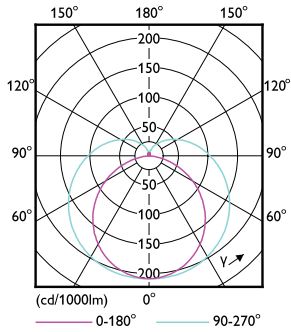

Photometric data

LEDtube 1200mm T8 9,5W 1500lm 3000K

LEDtube 1200mm T8 9,5W 1500lm 3000K

Photometric data

LEDtube 1200mm T8 9,5W

Lifetime

LEDtube 1200mm T8 9,5W

LEDtube 1200mm T8 9,5W LumenVsTc