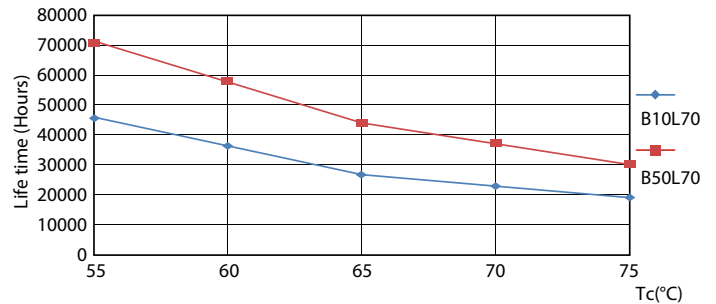

LEDtube 1200mm T8 9,5W LifetimeVsTc