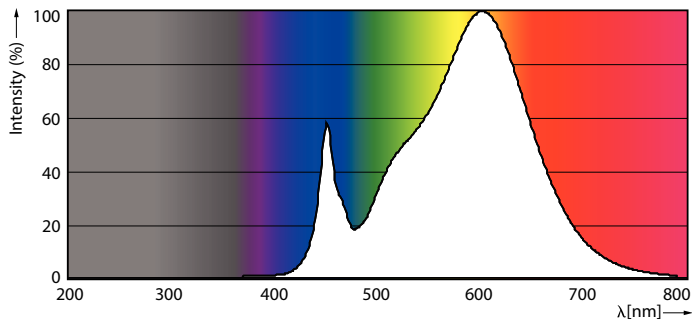

Photometric data

LEDtube 1200mm T8 9,5W 1500lm 3000K

LEDtube 1200mm T8 9,5W 1500lm 3000K