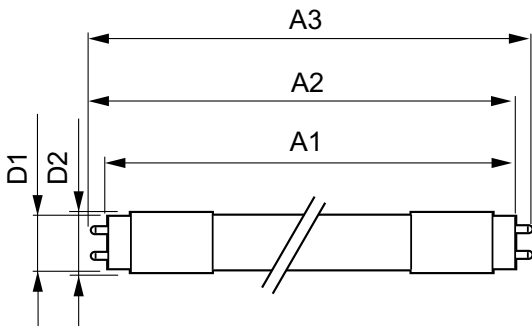

Product Data

Order product name 9.5T8/MAS/48-830/IF15/P/DIM 10/1

EAN/UPC - Product 046677473976

Order code 473974

Numerator - Quantity Per Pack 1

Numerator - Packs per outer box 10

Material Nr. (12NC) 929002015804

Net Weight (Piece) 0.220 kg

Model Number 9290020158

Dimensional drawing

TLED 1200mmT8 120-277 9.5W 1500lm 3000K

Product	D1	D2	A1	A2	A3
9.5T8/MAS/48-830/ IF15/P/DIM 10/1	25.7 mm	28 mm	1198.1 mm	1205.2 mm	1212.3 mm