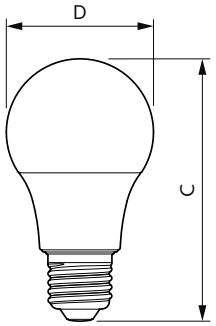

LED Party Bulbs

Dimensional drawing

Bulb A19 120V 8-W greenlm greenK E26 ND

Product	D	C
8A19/LED/GREEN/P/ND 120V 4/1FB	60 mm	107 mm

Photometric data

LEDbulb Color P 8W A19 E26 Green

LEDbulb Color P A19 8W E26 Green