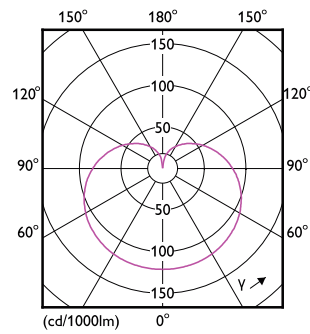

LED Party Bulbs

Dimensional drawing

Bulb A19 120V 8-W greenlm greenK E26 ND

Product	D	C
8A19/LED/GREEN/P/ND 120V 4/1FB	60 mm	107 mm

Photometric data

LEDbulb Color P 8W A19 E26 Green

LEDbulb Color P A19 8W E26 Green