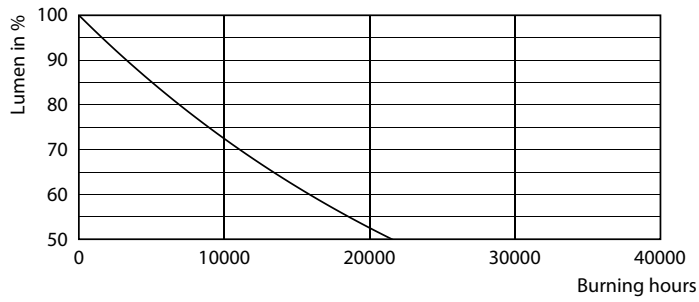

LED Party Bulbs

Lifetime

10K

10K