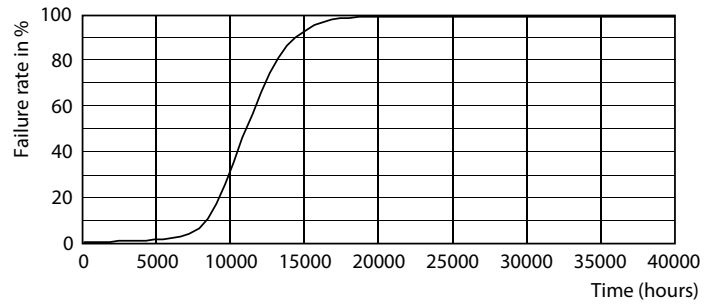

LED Party Bulbs

Lifetime

10K

10K