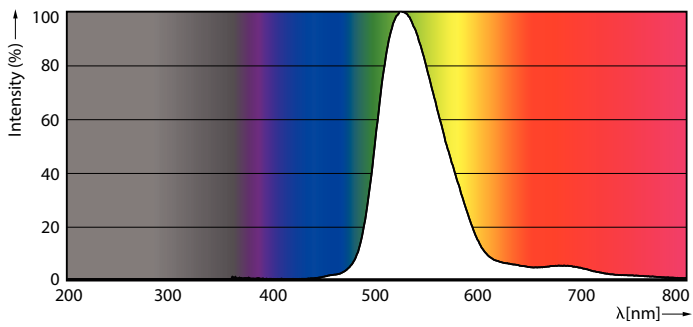

General Information	
Base	E26 [Single Contact Medium Screw]
EU RoHS compliant	Yes
Nominal Lifetime (Nom)	10950 h
Switching Cycle	20000X

Light Technical	
Beam Angle (Nom)	160 °
Correlated Color Temperature (Nom)	- K
Color Consistency	-
Color Rendering Index (Nom)	-
LLMF At End Of Nominal Lifetime (Nom)	70 %

LED Party Bulbs

Dimensional drawing

Bulb A19 120V 8-W greenlm greenK E26 ND

Product	D	C
8A19/LED/GREEN/P/ND 120V 4/1FB	60 mm	107 mm

Photometric data

LEDbulb Color P 8W A19 E26 Green

LEDbulb Color P A19 8W E26 Green

LEDbulb Color P 8W A19 E26 Green

LED Party Bulbs

Lifetime

10K

10K