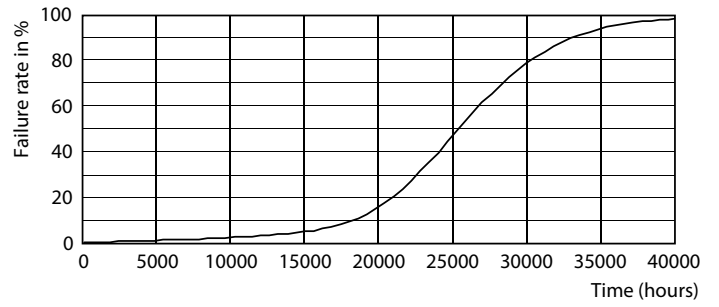

LED Highbay

Lifetime

LEDTrueForce HB EX39 200D

LEDTrueForce HB EX39 200D