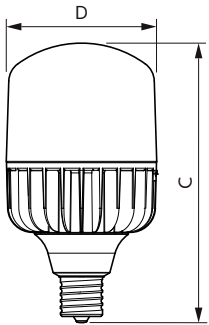

LED Highbay

Numerator - Quantity Per Pack	1
Numerator - Packs per outer box	4
Material Nr. (12NC)	929001993004

Net Weight (Piece)	0.648 kg

Dimensional drawing

TForce HB 70-65W EX39 840 200D

Product	D	C
65HB/LED/840/ND FB 4/1	141 mm	267 mm