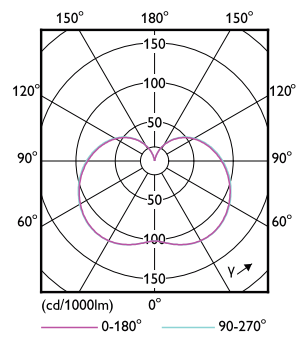

LEDTrueForce HB EX39 200D 65