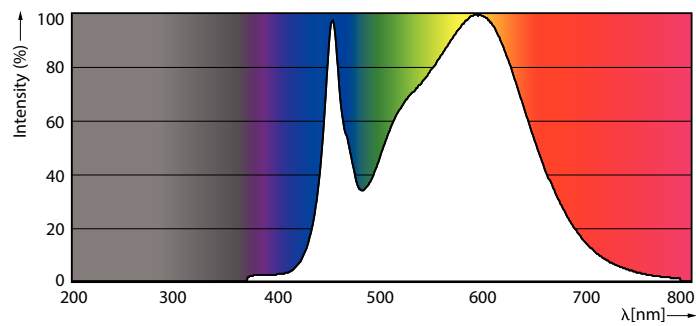

LEDTrueForce HB EX39 200D 65 840

LEDTrueForce HB EX39 200D 840