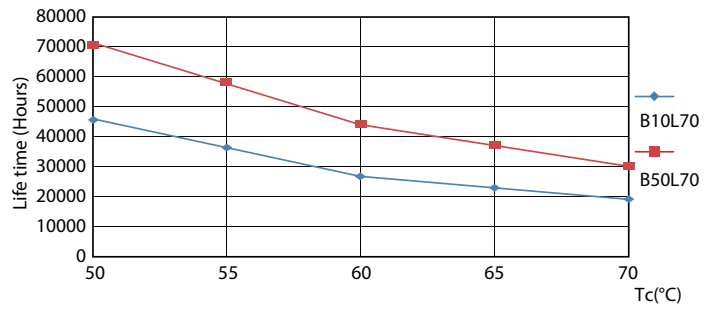

G13 4000K

Photometric data

G13 4000K 2100lm

Lifetime