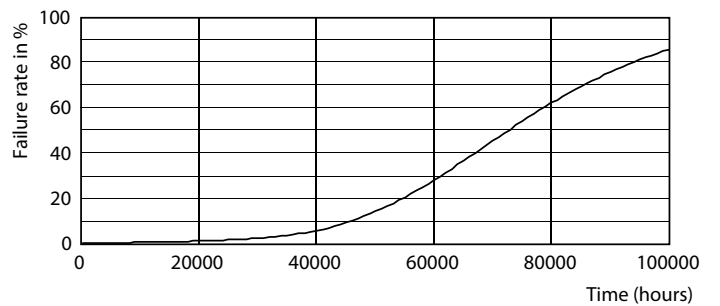

G13 4000K

G13 4000K