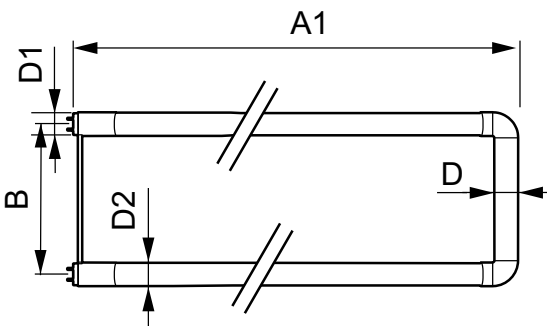

T8

Mechanical and Housing

Product Length 24 in

Approval and Application

Energy Efficiency Label (EEL) Not applicable
Energy Saving Product Yes
Approbation Marks RoHS compliance UL certificate DLC compliance
Energy Consumption kWh/1000 h - kWh
Energy Certifications DLC Standard

Product Data

Order product name 13T8-6U/MAS/24-840/IF21/P/DIM 10/1
EAN/UPC - Product 046677541873
Order code 541870
Numerator - Quantity Per Pack 1
Numerator - Packs per outer box 10
Material Nr. (12NC) 929001987604
Net Weight (Piece) 0.270 kg
Model Number 9290019876

Dimensional drawing

TLED IF MasterClass U bent 2100lm 4000K