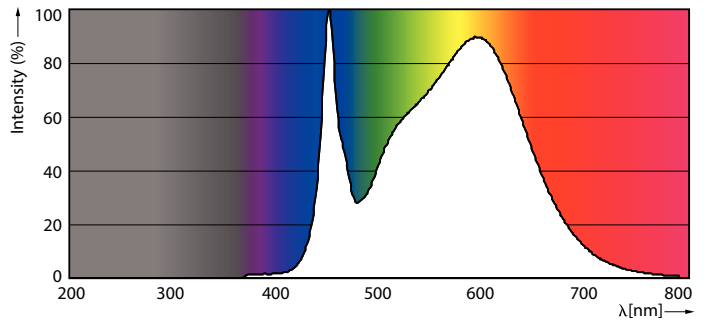

Product data

General Information	
Base	G13 [Medium Bi-Pin Fluorescent]
EU RoHS compliant	Yes
Nominal Lifetime (Nom)	70000 h
Switching Cycle	50000X
Light Technical	
Color Code	841 [CCT of 4100K (841)]
Beam Angle (Nom)	180 °
Initial lumen (Nom)	2100 lm
Color Designation	Cool White (CW)
Correlated Color Temperature (Nom)	4000 K
Luminous Efficacy (rated) (Nom)	161.00 lm/W
Color Consistency	<6
Color Rendering Index (Nom)	80
LLMF At End Of Nominal Lifetime (Nom)	70 %
Operating and Electrical	
Input Frequency	20K to 120K Hz
Power (Rated) (Nom)	13 W

Dimensional drawing

TLED IF MasterClass U bent 2100lm 4000K

Product	D1	D2	A1	A2	A3
13T8-6U/MAS/24-840/IF21/P/DIM 10/1	25.7 mm	28 mm	152 mm	570 mm	27.8 mm

Photometric data

G13 3000K 2000lm

G13 4000K 2100lm

Photometric data

G13 4000K 2100lm

Lifetime

G13 3000K 2000lm

G13 4000K

G13 4000K

G13 4000K

T8

Lifetime