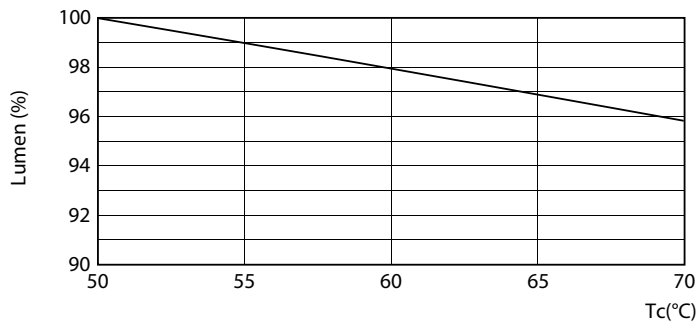

Photometric data

G13 4000K 2100lm

Lifetime

G13 3000K 2000lm