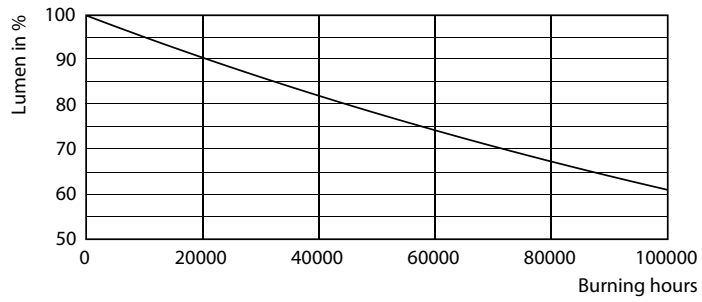

G13 4000K 2100lm

Lifetime

G13 3000K 2000lm

G13 4000K

G13 4000K

G13 4000K

T8

Lifetime