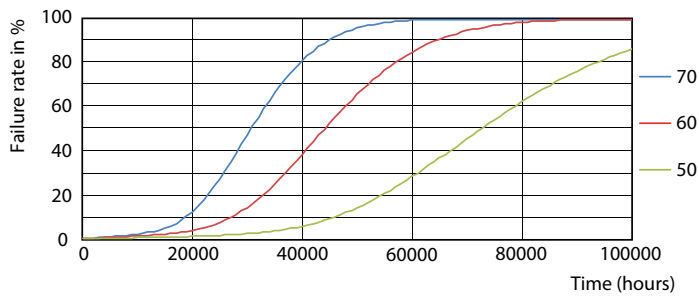

Photometric data

G13 4000K 2100lm

Lifetime

G13 4000K

G13 4000K