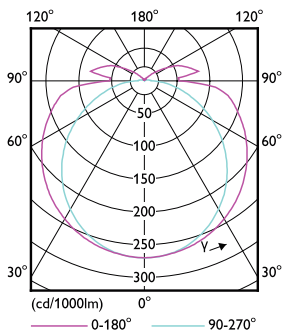

Product Data

Order product name 13T8-6U/MAS/24-840/IF21/P/DIM 10/1
 EAN/UPC - Product 046677541873
 Order code 541870
 Numerator - Quantity Per Pack 1
 Numerator - Packs per outer box 10
 Material Nr. (12NC) 929001987604
 Net Weight (Piece) 0.270 kg
 Model Number 9290019876

Dimensional drawing

TLED IF MasterClass U bent 2100lm 4000K

Product	D1	D2	A1	A2	A3
13T8-6U/MAS/24-840/IF21/P/DIM 10/1	25.7 mm	28 mm	152 mm	570 mm	27.8 mm

Photometric data

G13 3000K 2000lm

G13 4000K 2100lm

Photometric data