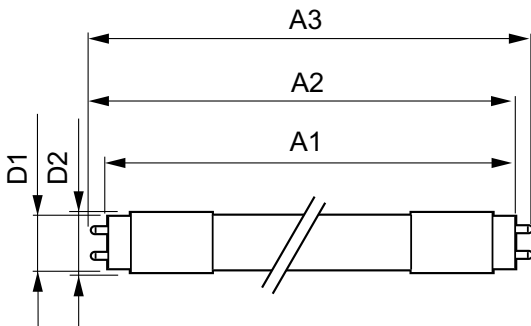

T8

Product Length	24 in
Approval and Application	
Energy Efficiency Label (EEL)	Not applicable
Energy Saving Product	Yes
Approbation Marks	RoHS compliance UL certificate DLC compliance
Energy Consumption kWh/1000 h	- kWh
Energy Certifications	DLC Standard

EAN/UPC - Product	046677541828
Order code	541821
Numerator - Quantity Per Pack	1
Numerator - Packs per outer box	10
Material Nr. (12NC)	929001987004
Net Weight (Piece)	0.080 kg
Model Number	9290019870

Product Data

Order product name	7T8/MAS/24-835/IF10/P/DIM 10/1

Dimensional drawing

TLED IF MasterClass 2ft 1000lm 3500K