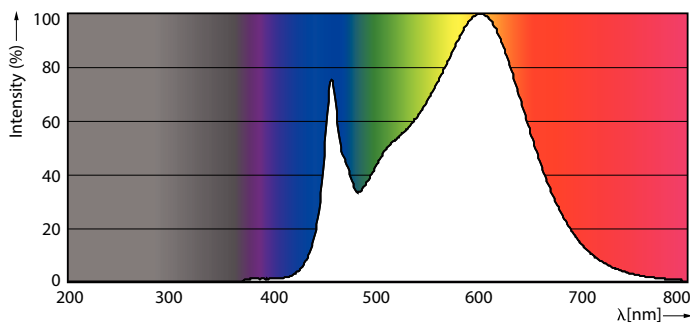

Photometric data

G13 3500K 1100lm