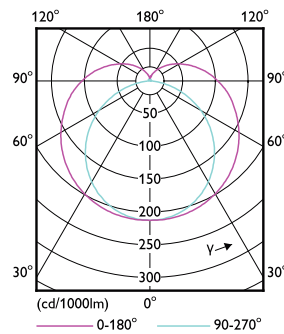

## Dimensional drawing

TLED IF MasterClass 2ft 1000lm 3500K

Product	D1	D2	A1	A2	A3
7T8/MAS/24-835/ IF10/P/DIM 10/1	25.7 mm	26.3 mm	588.6 mm	595.7 mm	602.8 mm

## Photometric data

G13 3500K 1100lm

G13 4000K

Photometric data

© Philips Lighting B.V. Page 11

G13 3500K 1100lm

Lifetime

G13 4000K