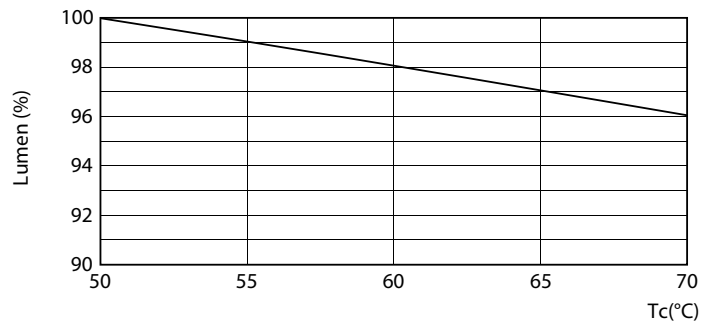

## Photometric data

G13 3500K 1100lm

G13 4000K

Photometric data

© Philips Lighting B.V. Page 11

G13 3500K 1100lm

Lifetime

G13 4000K