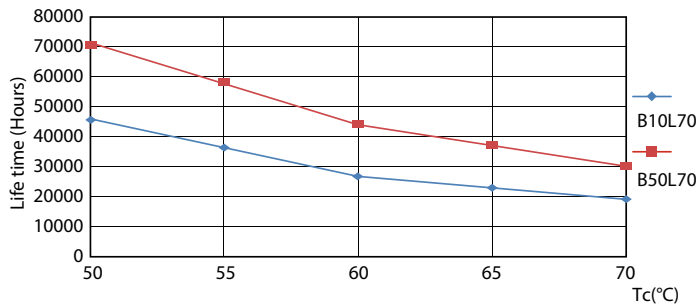

## Photometric data

G13 3500K 1100lm

G13 4000K

Photometric data

© Philips Lighting B.V. Page 11

G13 3500K 1100lm

Lifetime

G13 4000K