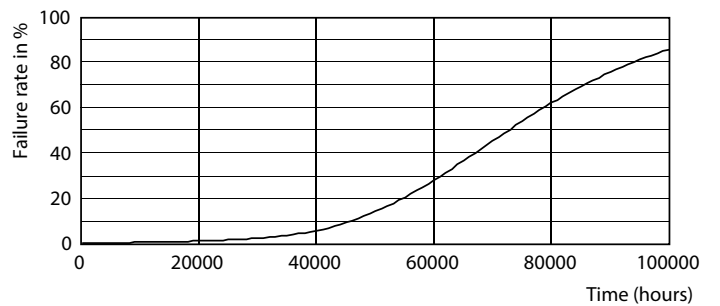

Photometric data

© Philips Lighting B.V. Page 11

G13 3500K 1100lm

Lifetime

G13 4000K

G13 4000K

G13 4000K

G13 4000K