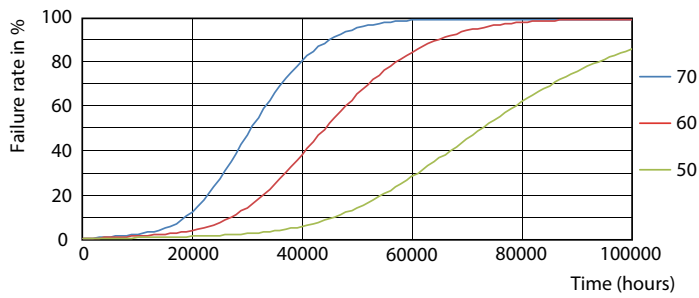

## Photometric data

G13 3500K 1100lm

G13 4000K

Photometric data

© Philips Lighting B.V. Page 11

G13 3500K 1100lm

Lifetime

G13 4000K