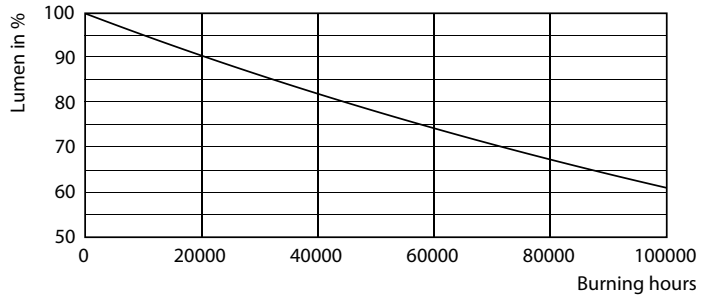

Product data

General Information	
Base	G13 [Medium Bi-Pin Fluorescent]
EU RoHS compliant	Yes
Nominal Lifetime (Nom)	70000 h
Switching Cycle	50000X
Light Technical	
Color Code	830 [CCT of 3000K]
Beam Angle (Nom)	180 °
Initial lumen (Nom)	1350 lm
Color Designation	White (WH)
Correlated Color Temperature (Nom)	3000 K
Luminous Efficacy (rated) (Nom)	152.00 lm/W
Color Consistency	<6
Color Rendering Index (Nom)	80
LLMF At End Of Nominal Lifetime (Nom)	70 %
Operating and Electrical	
Input Frequency	20K to 120K Hz
Power (Rated) (Nom)	8.5 W

© 2021 Philips Lighting B.V. Page 11

G13 3000K 1300lm

Lifetime

G13 4000K

G13 4000K

G13 4000K

G13 4000K

Lifetime