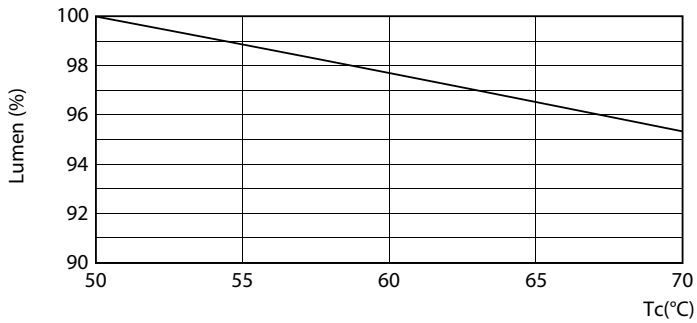

Photometric data

© 2021 Philips Lighting B.V. Page 11

G13 3000K 1300lm

Lifetime

G13 4000K

G13 4000K

G13 4000K

G13 4000K