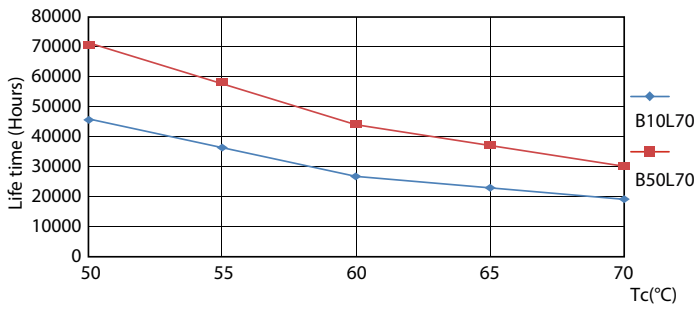

Photometric data

© 2021 Philips Lighting B.V. Page 11

G13 3000K 1300lm

Lifetime