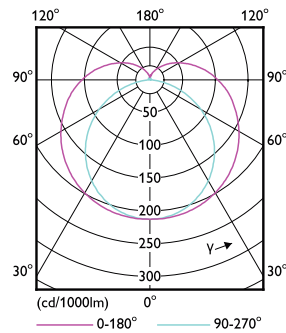

Dimensional drawing

TLED IF MasterClass 3ft 1300lm 3000K

Product	D1	D2	A1	A2	A3
8.5T8/MAS/36-830/ IF13/P/DIM 10/1	25.7 mm	26.3 mm	893.4 mm	900.5 mm	907.6 mm

Photometric data

G13 3000K 1300lm

G13 4000K

Photometric data