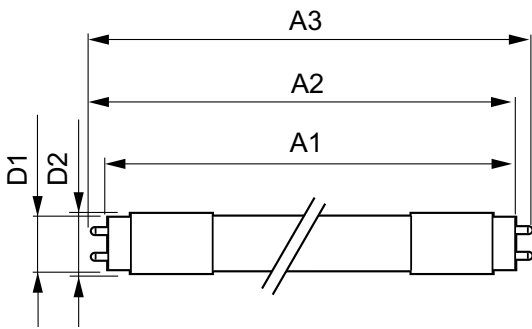

Product Data

Order product name	8.5T8/MAS/36-830/IF13/P/DIM 10/1
--------------------	----------------------------------

EAN/UPC - Product	046677539856
Order code	539858
Numerator - Quantity Per Pack	1
Numerator - Packs per outer box	10
Material Nr. (12NC)	929001967504
Net Weight (Piece)	0.160 kg
Model Number	9290019675

Dimensional drawing

TLED IF MasterClass 3ft 1300lm 3000K

Product	D1	D2	A1	A2	A3
8.5T8/MAS/36-830/ IF13/P/DIM 10/1	25.7 mm	26.3 mm	893.4 mm	900.5 mm	907.6 mm

Photometric data

G13 3000K 1300lm

G13 4000K

Photometric data