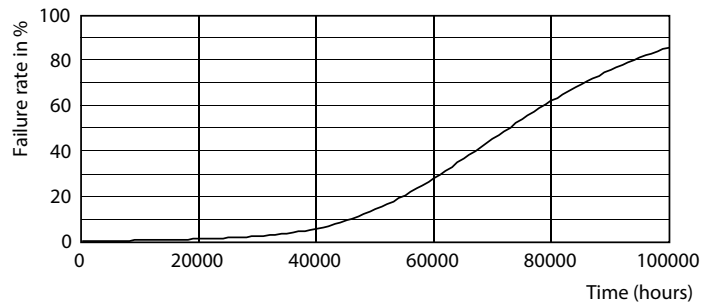

© 2021 Philips Lighting B.V. Page 11

G13 3000K 1300lm

Lifetime

G13 4000K

G13 4000K

G13 4000K

G13 4000K

Lifetime