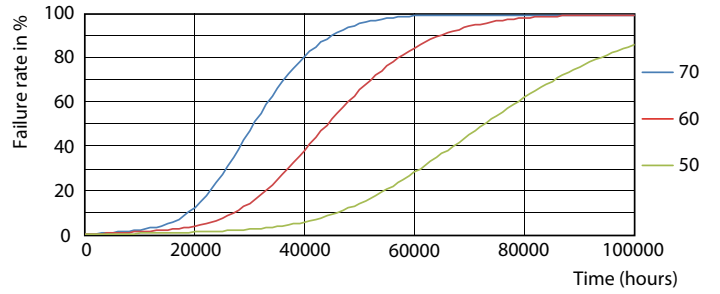

Photometric data

© 2021 Philips Lighting B.V. Page 11

G13 3000K 1300lm

Lifetime