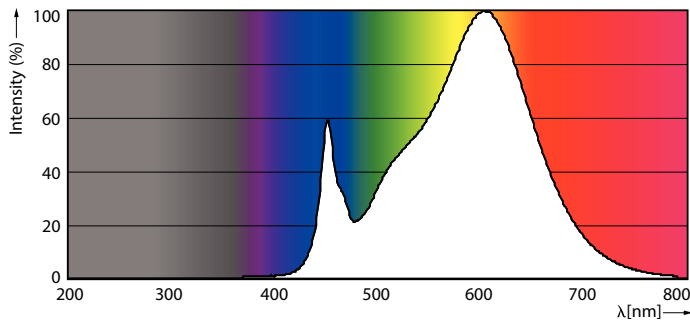

Photometric data

G13 3000K 1300lm