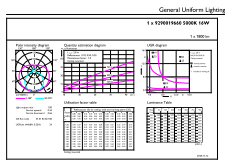

### Product data

General Information		Warm Up Time to 60% Light (Nom)	
Base	G13 [ Medium Bi-Pin Fluorescent]		0.5 s
EU RoHS compliant	Yes	UL Type	
Nominal Lifetime (Nom)	36000 h		Type A - works on ballast
Switching Cycle	50000X	Power Factor (Nom)	
			0.9
Light Technical		Voltage (Nom)	
Color Code	850 [ CCT of 5000K]		40-330 V
Beam Angle (Nom)	240 °	Temperature	
Initial lumen (Nom)	1800 lm	T-Ambient (Max)	45 °C
Color Designation	Daylight	T-Ambient (Min)	-20 °C
Correlated Color Temperature (Nom)	5000 K	T-Storage (Max)	65 °C
Luminous Efficacy (rated) (Nom)	112.00 lm/W	T-Storage (Min)	-40 °C
Color Consistency	<5	T-Case Maximum (Nom)	60 °C
Color Rendering Index (Nom)	80	Controls and Dimming	
LLMF At End Of Nominal Lifetime (Nom)	70 %	Dimmable	No
Operating and Electrical		Mechanical and Housing	
Input Frequency	50-120000 Hz	Product Length	48 in
Power (Rated) (Nom)	16 W	Approval and Application	
Lamp Current (Max)	600 mA	Energy Efficiency Label (EEL)	Not applicable
Lamp Current (Min)	110 mA	Energy Saving Product	Yes
Starting Time (Nom)	0.5 s	Approbation Marks	RoHS compliance UL certificate

Dimensional drawing

4ft T8 16-32W 1800lm 240D 5000K G13 ND

Product	D1	D2	A1	A2	A3
16T8/LED/48-850/UF18/G 10/1	25.7 mm	28 mm	1198 mm	1205 mm	1212 mm

Photometric data

LEDtube 16T8 UF18 48-850

LEDtube 16T8 UF18