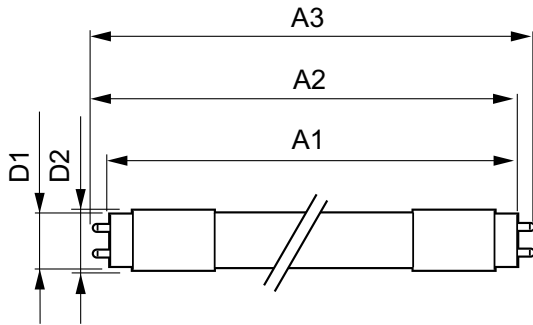

### Product data

General Information		Warm Up Time to 60% Light (Nom)	
Base	G13 [ Medium Bi-Pin Fluorescent]		0.5 s
EU RoHS compliant	Yes	UL Type	
Nominal Lifetime (Nom)	36000 h		Type A - works on ballast
Switching Cycle	50000X	Power Factor (Nom)	
			0.9
Light Technical		Voltage (Nom)	
Color Code	850 [ CCT of 5000K]		40-330 V
Beam Angle (Nom)	240 °	Temperature	
Initial lumen (Nom)	1800 lm	T-Ambient (Max)	45 °C
Color Designation	Daylight	T-Ambient (Min)	-20 °C
Correlated Color Temperature (Nom)	5000 K	T-Storage (Max)	65 °C
Luminous Efficacy (rated) (Nom)	112.00 lm/W	T-Storage (Min)	-40 °C
Color Consistency	<5	T-Case Maximum (Nom)	60 °C
Color Rendering Index (Nom)	80	Controls and Dimming	
LLMF At End Of Nominal Lifetime (Nom)	70 %	Dimmable	No
Operating and Electrical		Mechanical and Housing	
Input Frequency	50-120000 Hz	Product Length	48 in
Power (Rated) (Nom)	16 W	Approval and Application	
Lamp Current (Max)	600 mA	Energy Efficiency Label (EEL)	Not applicable
Lamp Current (Min)	110 mA	Energy Saving Product	Yes
Starting Time (Nom)	0.5 s	Approbation Marks	RoHS compliance UL certificate

Energy Consumption kWh/1000 h	- kWh
<b>Product Data</b>	
Order product name	16T8/LED/48-850/UF18/G 10/1
EAN/UPC - Product	046677539986
Order code	539980
Numerator - Quantity Per Pack	1

Numerator - Packs per outer box	10
Material Nr. (12NC)	929001966004
Net Weight (Piece)	0.220 kg
Model Number	9290019660

Dimensional drawing

4ft T8 16-32W 1800lm 240D 5000K G13 ND

Product	D1	D2	A1	A2	A3
16T8/LED/48-850/UF18/G 10/1	25.7 mm	28 mm	1198 mm	1205 mm	1212 mm

Photometric data

LEDtube 16T8 UF18 48-850

LEDtube 16T8 UF18