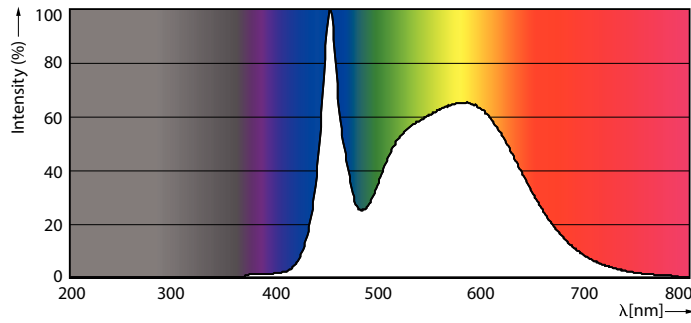

Photometric data

LEDtube 16T8 UF18 48-850