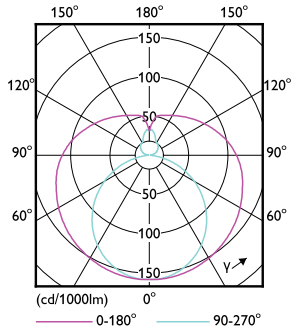

Energy Consumption kWh/1000 h	- kWh
<b>Product Data</b>	
Order product name	16T8/LED/48-850/UF18/G 10/1
EAN/UPC - Product	046677539986
Order code	539980
Numerator - Quantity Per Pack	1

Numerator - Packs per outer box	10
Material Nr. (12NC)	929001966004
Net Weight (Piece)	0.220 kg
Model Number	9290019660

Dimensional drawing

4ft T8 16-32W 1800lm 240D 5000K G13 ND

Product	D1	D2	A1	A2	A3
16T8/LED/48-850/UF18/G 10/1	25.7 mm	28 mm	1198 mm	1205 mm	1212 mm

Photometric data

LEDtube 16T8 UF18 48-850

LEDtube 16T8 UF18