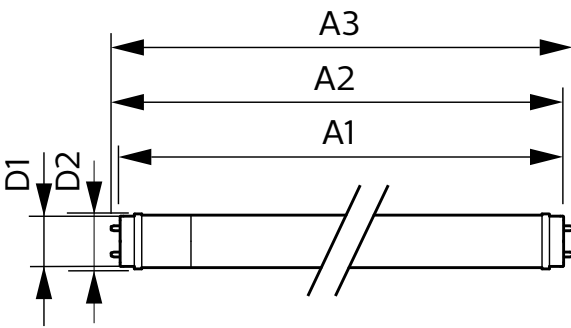

Product data

General Information		Lamp Current (Max)	
Base	G13 [Medium Bi-Pin Fluorescent]		330 mA
EU RoHS compliant	Yes	Lamp Current (Min)	110 mA
Nominal Lifetime (Nom)	36000 h	Starting Time (Nom)	0.5 s
Switching Cycle	50000X	Warm Up Time to 60% Light (Nom)	0.5 s
Light Technical		UL Type	Type A - works on ballast
Color Code	850 [CCT of 5000K]	Power Factor (Nom)	0.9
Beam Angle (Nom)	240 °	Voltage (Nom)	120-277, 347 V
Initial lumen (Nom)	1800 lm	Temperature	
Color Designation	Daylight	T-Ambient (Max)	45 °C
Correlated Color Temperature (Nom)	5000 K	T-Ambient (Min)	-20 °C
Luminous Efficacy (rated) (Nom)	112.00 lm/W	T-Storage (Max)	65 °C
Color Consistency	<6	T-Storage (Min)	-40 °C
Color Rendering Index (Nom)	80	T-Case Maximum (Nom)	35 °C
LLMF At End Of Nominal Lifetime (Nom)	70 %	Controls and Dimming	
Operating and Electrical		Dimmable	No
Input Frequency	20K to 120K Hz		
Power (Rated) (Nom)	16 W		

T8

Mechanical and Housing

Product Length	48 in
----------------	-------

Approval and Application

Energy Efficiency Label (EEL)	Not applicable
Energy Saving Product	Yes
Approbation Marks	RoHS compliance UL certificate
Energy Consumption kWh/1000 h	- kWh

Product Data

Order product name	16T8/LED/48-850/IF18/G 25/1
--------------------	-----------------------------

EAN/UPC - Product	046677542092
Order code	542092
Numerator - Quantity Per Pack	1
Numerator - Packs per outer box	25
Material Nr. (12NC)	929001960704
Net Weight (Piece)	0.215 kg
Model Number	9290019607

Dimensional drawing

TLED 1200mm T8 120-277 16W 1800lm 5000K

Product	D1	D2	A1	A2	A3
16T8/LED/48-850/IF18/G 25/1	25.7 mm	28 mm	1198 mm	1205 mm	1212 mm

Photometric data

LEDtubes 1200mm T8 120-277 16W 1800lm 5000K