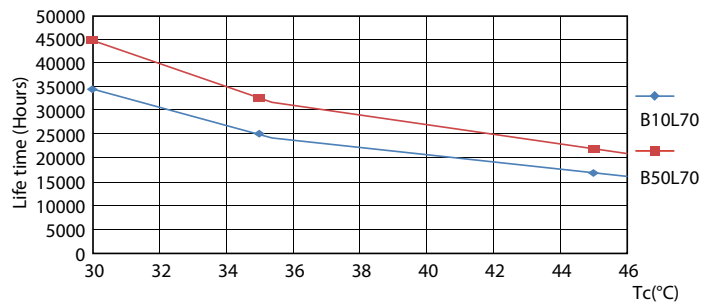

Product data

General Information		Lamp Current (Max)	
Base	G13 [Medium Bi-Pin Fluorescent]		330 mA
EU RoHS compliant	Yes	Lamp Current (Min)	110 mA
Nominal Lifetime (Nom)	36000 h	Starting Time (Nom)	0.5 s
Switching Cycle	50000X	Warm Up Time to 60% Light (Nom)	0.5 s
Light Technical		UL Type	Type A - works on ballast
Color Code	850 [CCT of 5000K]	Power Factor (Nom)	0.9
Beam Angle (Nom)	240 °	Voltage (Nom)	120-277, 347 V
Initial lumen (Nom)	1800 lm	Temperature	
Color Designation	Daylight	T-Ambient (Max)	45 °C
Correlated Color Temperature (Nom)	5000 K	T-Ambient (Min)	-20 °C
Luminous Efficacy (rated) (Nom)	112.00 lm/W	T-Storage (Max)	65 °C
Color Consistency	<6	T-Storage (Min)	-40 °C
Color Rendering Index (Nom)	80	T-Case Maximum (Nom)	35 °C
LLMF At End Of Nominal Lifetime (Nom)	70 %	Controls and Dimming	
Operating and Electrical		Dimmable	No
Input Frequency	20K to 120K Hz		
Power (Rated) (Nom)	16 W		

LEDtubes 1200mm T8 120-277 16W 1800lm 4000K

Photometric data

LEDtubes 1200mm T8 120-277 16W 1800lm 5000K

Lifetime

LEDtubes 1200mm T8 120-277 16W 1800lm 4000K

LEDtubes 1200mm T8 120-277 16W 1800lm 4000K

LEDtubes 1200mm T8 120-277 16W 1800lm 4000K