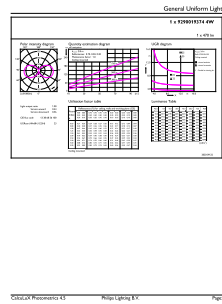

General Information	
Base	E26 [Single Contact Medium Screw]
EU RoHS compliant	Yes
Nominal Lifetime (Nom)	15000 h
Switching Cycle	20000X
Technical Type	4-40W
Light Technical	
Color Code	Green
Color Designation	Green
Color Consistency	-
Color Rendering Index (Nom)	-
LLMF At End Of Nominal Lifetime (Nom)	70 %
Operating and Electrical	
Input Frequency	60 Hz
Power (Rated) (Nom)	4 W
Lamp Current (Nom)	55 mA
Wattage Equivalent	40 W
Starting Time (Nom)	0.5 s
Warm Up Time to 60% Light (Nom)	0.5 s
Power Factor (Nom)	0.4

Voltage (Nom)	120 V
Temperature	
T-Case Maximum (Nom)	50 °C
Controls and Dimming	
Dimmable	No
Approval and Application	
Energy Efficiency Label (EEL)	Not applicable
Energy Consumption kWh/1000 h	- kWh
Product Data	
Order product name	4A19/LED/GREEN/G/E26/ND 6/1BC
EAN/UPC - Product	046677538248
Order code	538249
Numerator - Quantity Per Pack	1
Numerator - Packs per outer box	6
Material Nr. (12NC)	929001937403
Net Weight (Piece)	0.062 kg

LED Party Bulbs

Dimensional drawing

Bulb A19 120V 4.5-40W Im Green K E26 ND

Product	D	C
4A19/LED/GREEN/G/E26/ND 6/1BC	60 mm	106 mm

Photometric data

LEDbulb Color A19 4W E26

LEDbulb Color 4W A19 E26 Green

Lifetime