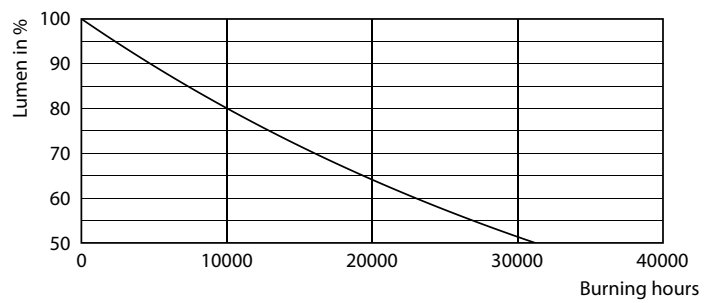

LED Party Bulbs

Dimensional drawing

Product	D	C
4A19/LED/GREEN/G/E26/ND 6/1BC	60 mm	106 mm

Photometric data

Lifetime

15K LMP