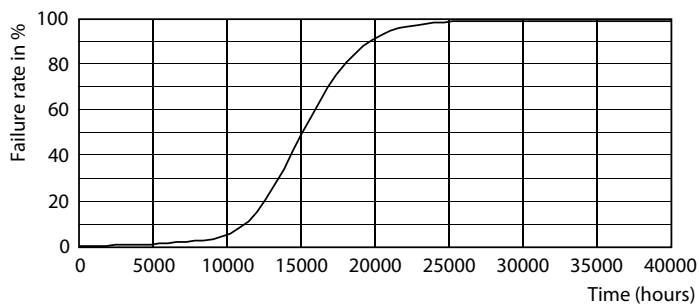

General Information	
Base	E26 [Single Contact Medium Screw]
EU RoHS compliant	Yes
Nominal Lifetime (Nom)	15000 h
Switching Cycle	20000X
Technical Type	4-40W
Light Technical	
Color Code	Green
Color Designation	Green
Color Consistency	-
Color Rendering Index (Nom)	-
LLMF At End Of Nominal Lifetime (Nom)	70 %
Operating and Electrical	
Input Frequency	60 Hz
Power (Rated) (Nom)	4 W
Lamp Current (Nom)	55 mA
Wattage Equivalent	40 W
Starting Time (Nom)	0.5 s
Warm Up Time to 60% Light (Nom)	0.5 s
Power Factor (Nom)	0.4

Voltage (Nom)	120 V
Temperature	
T-Case Maximum (Nom)	50 °C
Controls and Dimming	
Dimmable	No
Approval and Application	
Energy Efficiency Label (EEL)	Not applicable
Energy Consumption kWh/1000 h	- kWh
Product Data	
Order product name	4A19/LED/GREEN/G/E26/ND 6/1BC
EAN/UPC - Product	046677538248
Order code	538249
Numerator - Quantity Per Pack	1
Numerator - Packs per outer box	6
Material Nr. (12NC)	929001937403
Net Weight (Piece)	0.062 kg

LED Party Bulbs

Dimensional drawing

Bulb A19 120V 4.5-40W Im Green K E26 ND

Product	D	C
4A19/LED/GREEN/G/E26/ND 6/1BC	60 mm	106 mm

Photometric data

LEDbulb Color A19 4W E26

LEDbulb Color 4W A19 E26 Green

Lifetime