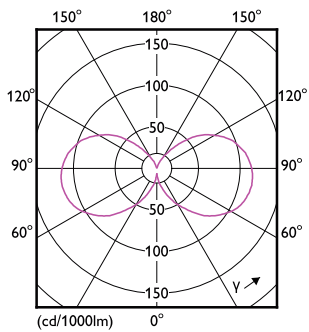

General Information	
Base	E26 [Single Contact Medium Screw]
EU RoHS compliant	Yes
Nominal Lifetime (Nom)	15000 h
Switching Cycle	20000X
Technical Type	4-40W
Light Technical	
Color Code	Green
Color Designation	Green
Color Consistency	-
Color Rendering Index (Nom)	-
LLMF At End Of Nominal Lifetime (Nom)	70 %
Operating and Electrical	
Input Frequency	60 Hz
Power (Rated) (Nom)	4 W
Lamp Current (Nom)	55 mA
Wattage Equivalent	40 W
Starting Time (Nom)	0.5 s
Warm Up Time to 60% Light (Nom)	0.5 s
Power Factor (Nom)	0.4

LED Party Bulbs

Dimensional drawing

Bulb A19 120V 4.5-40W Im Green K E26 ND

Product	D	C
4A19/LED/GREEN/G/E26/ND 6/1BC	60 mm	106 mm

Photometric data

LEDbulb Color A19 4W E26

LEDbulb Color 4W A19 E26 Green

Lifetime