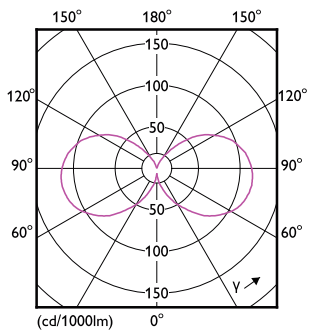

LED Party Bulbs

Dimensional drawing

Bulb A19 120V 4.5-40W Im Blue K E26 ND

Product	D	C
4A19/LED/BLUE/G/E26/ND 6/1BC	60 mm	106 mm

Photometric data

LEDbulb Color A19 4W E26

LEDbulb Color 4W A19 E26 Blue

Lifetime