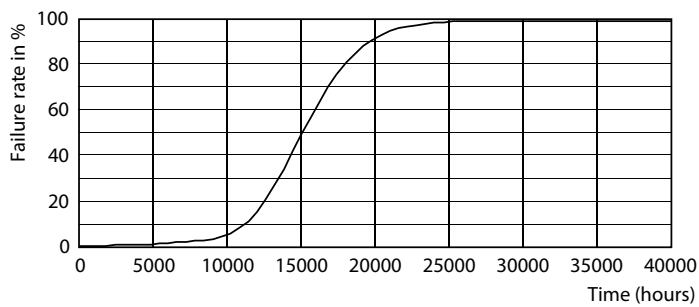

General Information	
Base	E26 [Single Contact Medium Screw]
EU RoHS compliant	Yes
Nominal Lifetime (Nom)	15000 h
Switching Cycle	20000X
Technical Type	4-40W
Light Technical	
Color Code	Blue
Color Designation	Blue
Color Consistency	-
Color Rendering Index (Nom)	-
LLMF At End Of Nominal Lifetime (Nom)	70 %
Operating and Electrical	
Input Frequency	60 Hz
Power (Rated) (Nom)	4 W
Lamp Current (Nom)	55 mA
Wattage Equivalent	40 W
Starting Time (Nom)	0.5 s
Warm Up Time to 60% Light (Nom)	0.5 s
Power Factor (Nom)	0.4

Voltage (Nom)	120 V
Temperature	
T-Case Maximum (Nom)	50 °C
Controls and Dimming	
Dimmable	No
Approval and Application	
Energy Efficiency Label (EEL)	Not applicable
Energy Consumption kWh/1000 h	- kWh
Product Data	
Order product name	4A19/LED/BLUE/G/E26/ND 6/1BC
EAN/UPC - Product	046677538231
Order code	538231
Numerator - Quantity Per Pack	1
Numerator - Packs per outer box	6
Material Nr. (12NC)	929001937303
Net Weight (Piece)	0.062 kg

LED Party Bulbs

Dimensional drawing

Bulb A19 120V 4.5-40W Im Blue K E26 ND

Product	D	C
4A19/LED/BLUE/G/E26/ND 6/1BC	60 mm	106 mm

Photometric data

LEDbulb Color A19 4W E26

LEDbulb Color 4W A19 E26 Blue

Lifetime