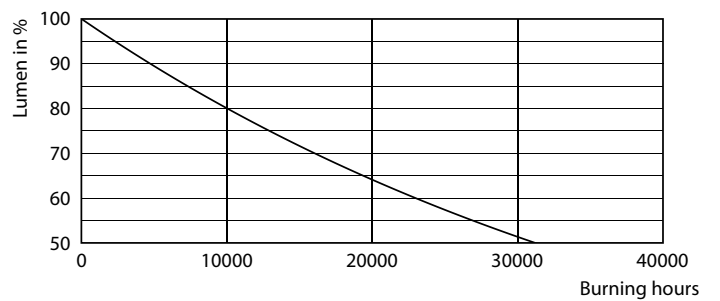

LED Party Bulbs

Dimensional drawing

Product	D	C
4A19/LED/BLUE/G/E26/ND 6/1BC	60 mm	106 mm

Photometric data

Lifetime

15K LMP