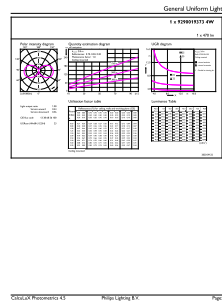

Voltage (Nom)	120 V
Temperature	
T-Case Maximum (Nom)	50 °C
Controls and Dimming	
Dimmable	No
Approval and Application	
Energy Efficiency Label (EEL)	Not applicable
Energy Consumption kWh/1000 h	- kWh
Product Data	
Order product name	4A19/LED/BLUE/G/E26/ND 6/1BC
EAN/UPC - Product	046677538231
Order code	538231
Numerator - Quantity Per Pack	1
Numerator - Packs per outer box	6
Material Nr. (12NC)	929001937303
Net Weight (Piece)	0.062 kg

LED Party Bulbs

Dimensional drawing

Bulb A19 120V 4.5-40W Im Blue K E26 ND

Product	D	C
4A19/LED/BLUE/G/E26/ND 6/1BC	60 mm	106 mm

Photometric data

LEDbulb Color A19 4W E26

LEDbulb Color 4W A19 E26 Blue

Lifetime