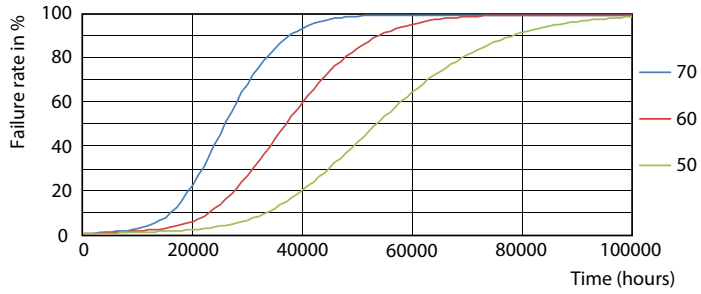

T8

Lifetime

8.5W G13