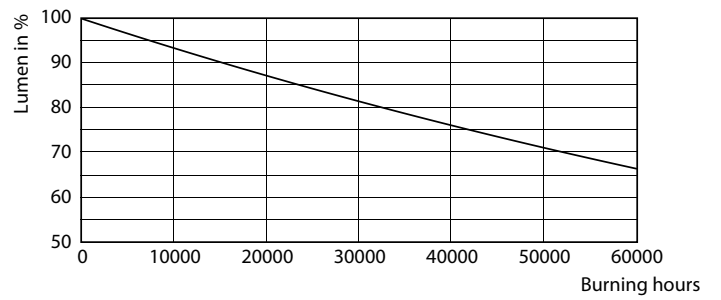

## Photometric data

## 8-5W G13 835 3500K

Photometric data

8-5W G13

Lifetime

8.5W G13

8.5W G13

8.5W G13

8.5W G13