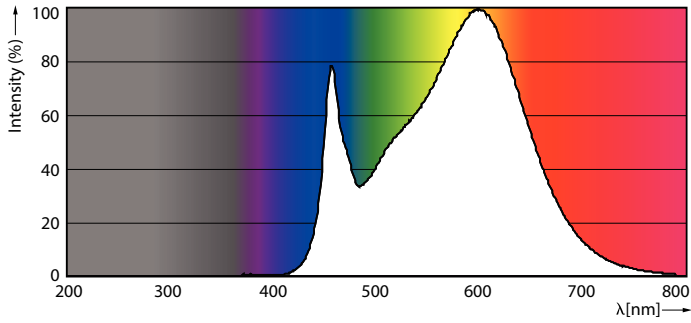

Photometric data

8-5W G13