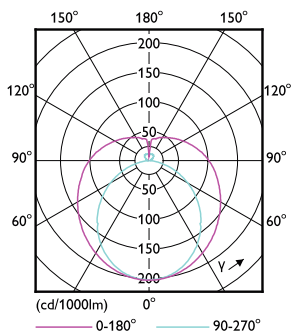

## Dimensional drawing

Product	D	A1	A2	A3
8.5T8/COR/24-835/MF11/G 10/1	25.9 mm	589.5 mm	595.7 mm	604 mm

## Photometric data