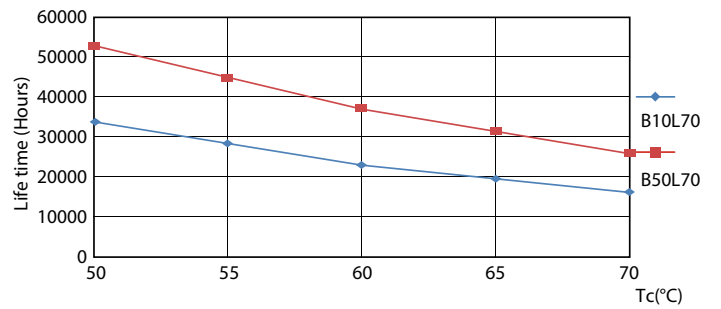

## Photometric data

## 8-5W G13 835 3500K

Photometric data

8-5W G13

Lifetime

8.5W G13

8.5W G13

8.5W G13

8.5W G13