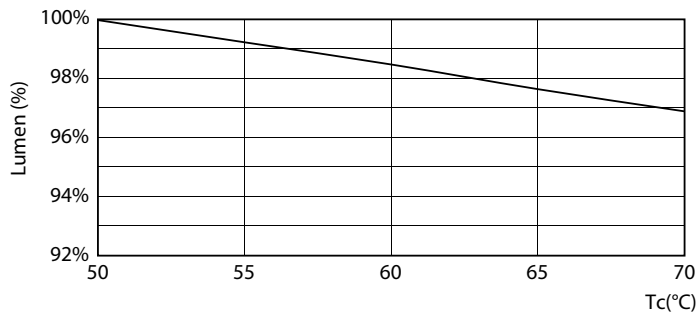

## Photometric data

## 8-5W G13 835 3500K

Photometric data

8-5W G13

Lifetime

8.5W G13

8.5W G13

8.5W G13

8.5W G13