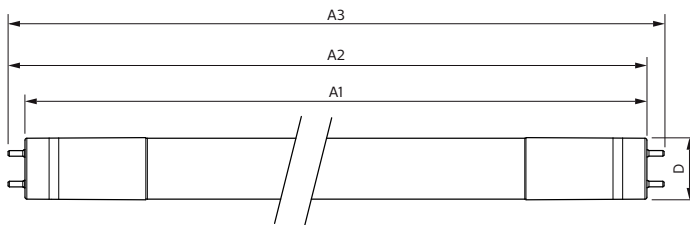

# T8

Product Length	24 in
<b>Approval and Application</b>	
Energy Efficiency Label (EEL)	Not applicable
Energy Saving Product	Yes
Approbation Marks	DLC compliance
Approbation Marks	UL certificate RoHS compliance
Energy Consumption kWh/1000 h	- kWh
Energy Certifications	DLC Standard

## Product Data

Order product name	8.5T8/COR/24-835/MF11/G 10/1
--------------------	------------------------------

EAN/UPC - Product	046677535469
Order code	535468
Numerator - Quantity Per Pack	1
Numerator - Packs per outer box	10
Material Nr. (12NC)	929001933904
Net Weight (Piece)	0.200 kg
Model Number	9290019339

## Dimensional drawing

Product	D	A1	A2	A3
8.5T8/COR/24-835/MF11/G 10/1	25.9 mm	589.5 mm	595.7 mm	604 mm