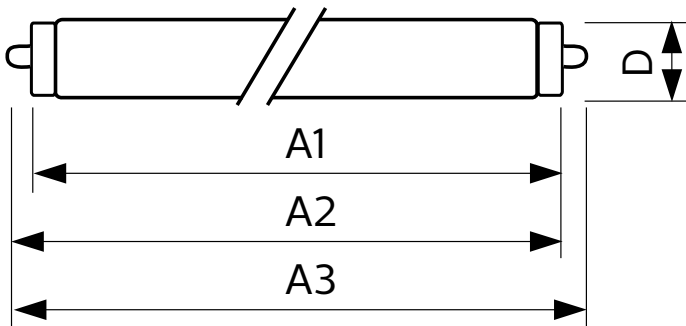

T8

Product Length	96 in
Approval and Application	
Energy Efficiency Label (EEL)	Not applicable
Energy Saving Product	Yes
Approbation Marks	DLC compliance
Approbation Marks	UL certificate RoHS compliance
Energy Consumption kWh/1000 h	- kWh
Energy Certifications	DLC Standard

EAN/UPC - Product	046677533038
Order code	533034
Numerator - Quantity Per Pack	1
Numerator - Packs per outer box	10
Material Nr. (12NC)	929001897404
Net Weight (Piece)	0.540 kg
Model Number	9290018974

Product Data

Order product name	30T8/COR/96-850/IF42/G/FA8 10/1

Dimensional drawing

Product	D1	D2	A1	A2	A3
30T8/COR/96-850/ IF42/G/FA8 10/1	25.5 mm	28 mm	2366.9 mm	2375.8 mm	2384.7 mm

TLED IF CorePro 8ft 4200lm FA8 5000K

Photometric data

30W FA8 850 5000K