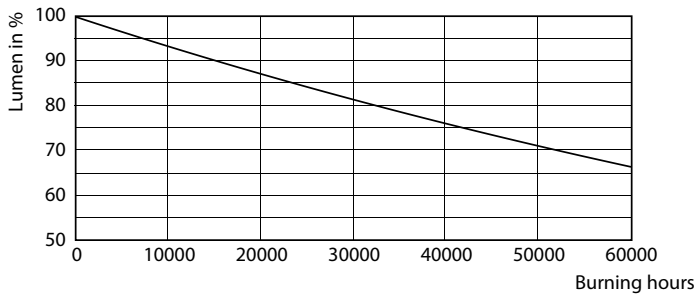

Product data

General Information	
Base	FA8 [FA8]
EU RoHS compliant	Yes
Nominal Lifetime (Nom)	50000 h
Switching Cycle	50000X
Light Technical	
Color Code	841 [CCT of 4100K (841)]
Beam Angle (Nom)	240 °
Initial lumen (Nom)	4200 lm
Color Designation	Cool White (CW)
Correlated Color Temperature (Nom)	4000 K
Luminous Efficacy (rated) (Nom)	140.00 lm/W
Color Consistency	ANSI
Color Rendering Index (Nom)	80
LLMF At End Of Nominal Lifetime (Nom)	70 %
Operating and Electrical	
Input Frequency	35000-150000 Hz
Power (Rated) (Nom)	30 W

Dimensional drawing

TLED IF CorePro 8ft 4200lm FA8 4000K

Product	D1	D2	A1	A2	A3
30T8/COR/96-840/ IF42/G/FA8 10/1	25.5 mm	28 mm	2366.9 mm	2375.8 mm	2384.7 mm

Photometric data

30W FA8 840 4000K

30W FA8 830 3000K

Photometric data

30W FA8

Lifetime

30W FA8

30W FA8

30W FA8

30W FA8

T8