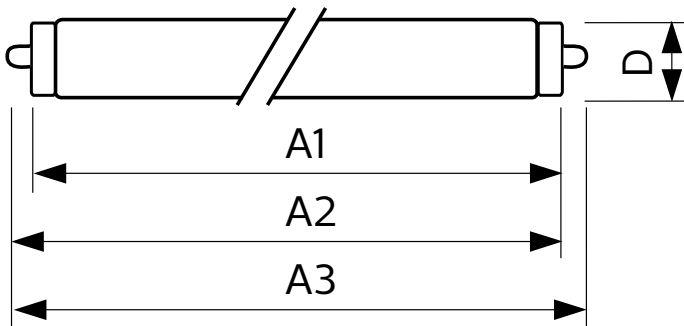

T8

Product Length	96 in
Approval and Application	
Energy Efficiency Label (EEL)	Not applicable
Energy Saving Product	Yes
Approbation Marks	DLC compliance
Approbation Marks	UL certificate RoHS compliance
Energy Consumption kWh/1000 h	- kWh
Energy Certifications	DLC Standard

Product Data

Order product name	30T8/COR/96-840/IF42/G/FA8 10/1

EAN/UPC - Product	046677533021
Order code	533026
Numerator - Quantity Per Pack	1
Numerator - Packs per outer box	10
Material Nr. (12NC)	929001897304
Net Weight (Piece)	0.540 kg
Model Number	9290018973

Dimensional drawing

TLED IF CorePro 8ft 4200lm FA8 4000K

Product	D1	D2	A1	A2	A3
30T8/COR/96-840/ IF42/G/FA8 10/1	25.5 mm	28 mm	2366.9 mm	2375.8 mm	2384.7 mm

Photometric data

30W FA8 840 4000K