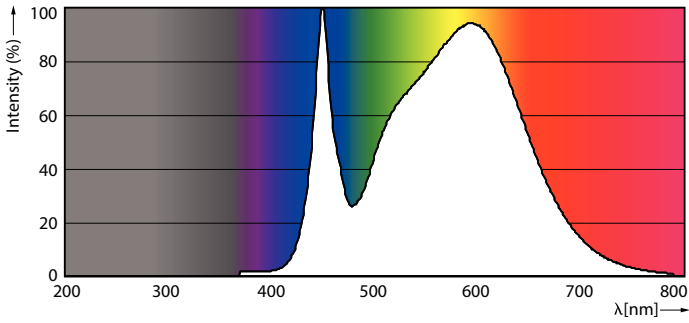

Product data

General Information	
Base	FA8 [FA8]
EU RoHS compliant	Yes
Nominal Lifetime (Nom)	50000 h
Switching Cycle	50000X
Light Technical	
Color Code	841 [CCT of 4100K (841)]
Beam Angle (Nom)	240 °
Initial lumen (Nom)	4200 lm
Color Designation	Cool White (CW)
Correlated Color Temperature (Nom)	4000 K
Luminous Efficacy (rated) (Nom)	140.00 lm/W
Color Consistency	ANSI
Color Rendering Index (Nom)	80
LLMF At End Of Nominal Lifetime (Nom)	70 %
Operating and Electrical	
Input Frequency	35000-150000 Hz
Power (Rated) (Nom)	30 W

Dimensional drawing

TLED IF CorePro 8ft 4200lm FA8 4000K

Product	D1	D2	A1	A2	A3
30T8/COR/96-840/ IF42/G/FA8 10/1	25.5 mm	28 mm	2366.9 mm	2375.8 mm	2384.7 mm

Photometric data

30W FA8 840 4000K

30W FA8 830 3000K

Photometric data

30W FA8

Lifetime

30W FA8

30W FA8

30W FA8

30W FA8

T8