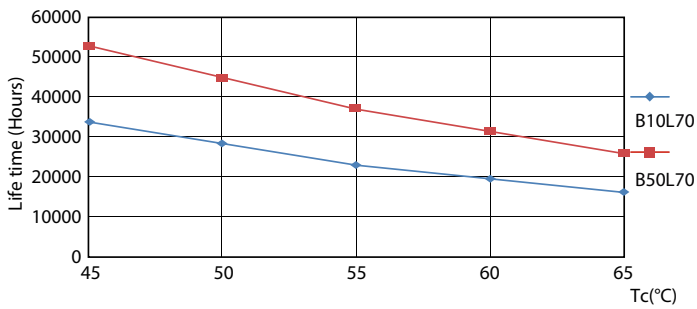

Photometric data

30W FA8

Lifetime

30W FA8

30W FA8

30W FA8

30W FA8

T8