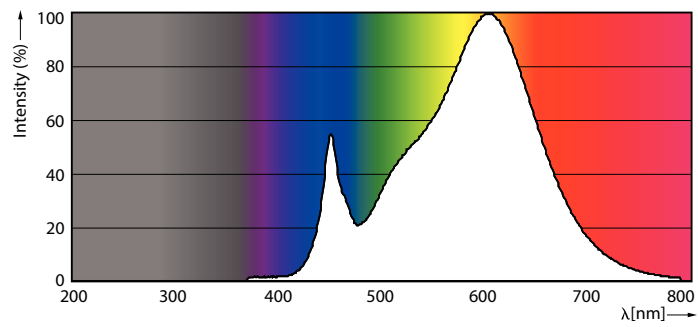

LEDcapsule CorePro 0.9-10W G4 Capsule 830 ND

LEDcapsule CorePro 0.9-10W G4 Capsule 830 ND