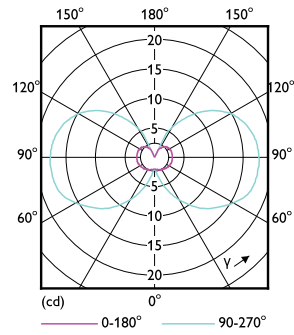

LEDcapsule CorePro 0.9-10W G4 Capsule 830 ND

Photometric data