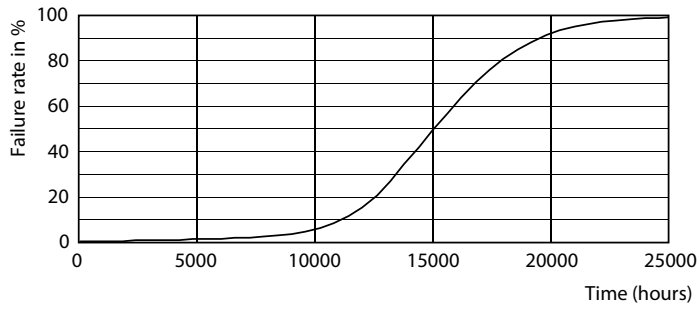

LED Specialty Lamps

Lifetime

LEDcapsule CorePro 0.9-10W G4 Capsule 830 ND

LEDcapsule CorePro 0.9-10W G4 Capsule 830 ND