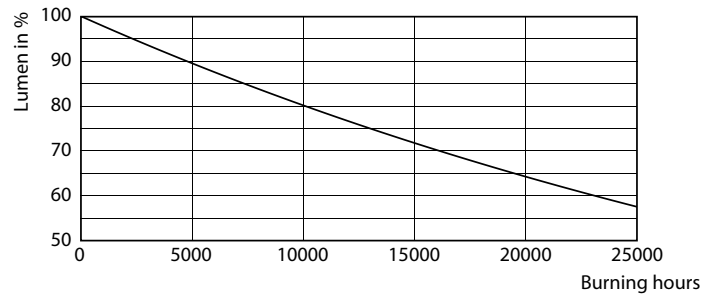

LED Specialty Lamps

Lifetime

LEDcapsule CorePro 0.9-10W G4 Capsule 830 ND

LEDcapsule CorePro 0.9-10W G4 Capsule 830 ND