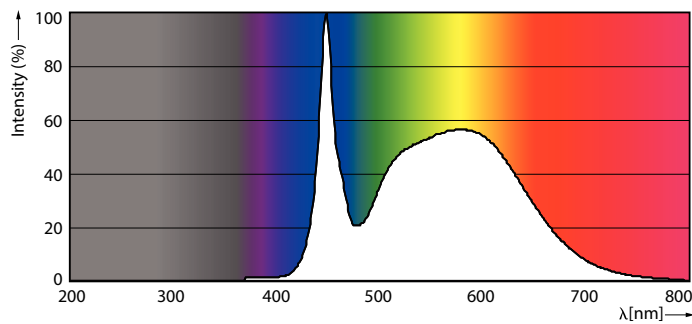

Product data

General Information	
Base	G13 [Medium Bi-Pin Fluorescent]
EU RoHS compliant	Yes
Nominal Lifetime (Nom)	70000 h
Switching Cycle	50000X
Light Technical	
Color Code	850 [CCT of 5000K]
Beam Angle (Nom)	180 °
Initial lumen (Nom)	2100 lm
Color Designation	Daylight
Correlated Color Temperature (Nom)	5000 K
Luminous Efficacy (rated) (Nom)	161.00 lm/W
Color Consistency	<5
Color Rendering Index (Nom)	82
LLMF At End Of Nominal Lifetime (Nom)	70 %
Operating and Electrical	
Input Frequency	20000-120000 Hz
Power (Rated) (Nom)	13 W

Dimensional drawing

TLED IF MasterClass 4ft 2100lm 5000K

Product	D1	D2	A1	A2	A3
13T8/MAS/48-850/IF21/P/DIM 10/1	25.7 mm	26.3 mm	1198.1 mm	1205.2 mm	1212.3 mm

Photometric data

LEDtube 15W G13 850 160D IF 6U EasySmart