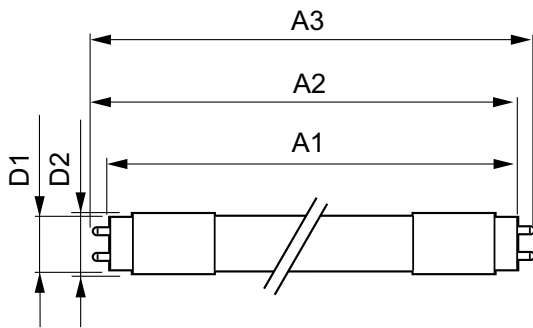

T8

Product Length	48 in
Approval and Application	
Energy Efficiency Label (EEL)	Not applicable
Energy Saving Product	Yes
Approbation Marks	DLC compliance
Approbation Marks	RoHS compliance UL certificate
Energy Consumption kWh/1000 h	- kWh
Energy Certifications	DLC Standard

Product Data

Order product name	13T8/MAS/48-850/IF21/P/DIM 10/1
--------------------	---------------------------------

EAN/UPC - Product	046677473952
Order code	473958
Numerator - Quantity Per Pack	1
Numerator - Packs per outer box	10
Material Nr. (12NC)	929001397934
Net Weight (Piece)	0.220 kg
Model Number	9290013979A

Dimensional drawing

TLED IF MasterClass 4ft 2100lm 5000K

Product	D1	D2	A1	A2	A3
13T8/MAS/48-850/IF21/P/DIM 10/1	25.7 mm	26.3 mm	1198.1 mm	1205.2 mm	1212.3 mm

Photometric data

LEDtube 15W G13 850 160D IF 6U EasySmart