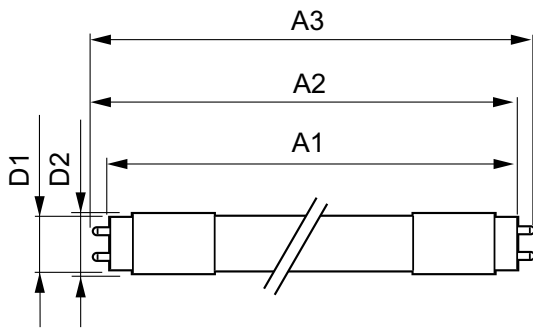

T8

| | |
|---------------------------------|--------------------------------|
| Product Length | 48 in |
| Approval and Application | |
| Energy Efficiency Label (EEL) | Not applicable |
| Energy Saving Product | Yes |
| Approbation Marks | DLC compliance |
| Approbation Marks | RoHS compliance UL certificate |
| Energy Consumption kWh/1000 h | - kWh |
| Energy Certifications | DLC Standard |

Product Data

| | |
|--------------------|---------------------------------|
| Order product name | 13T8/MAS/48-840/IF21/P/DIM 10/1 |
|--------------------|---------------------------------|

| | |
|---------------------------------|--------------|
| EAN/UPC - Product | 046677473945 |
| Order code | 473942 |
| Numerator - Quantity Per Pack | 1 |
| Numerator - Packs per outer box | 10 |
| Material Nr. (12NC) | 929001397834 |
| Net Weight (Piece) | 0.220 kg |
| Model Number | 9290013978B |

Dimensional drawing

TLED IF MasterClass 4ft 2100lm 4000K

| Product | D1 | D2 | A1 | A2 | A3 |
|-------------------------------------|---------|---------|-----------|-----------|-----------|
| 13T8/MAS/48-840/ IF21/P/DIM 10/1 | 25.7 mm | 26.3 mm | 1198.1 mm | 1205.2 mm | 1212.3 mm |