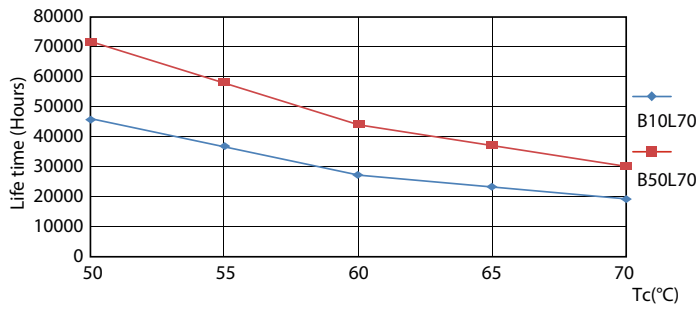

Lifetime

LEDtube 13W G13 2100lm