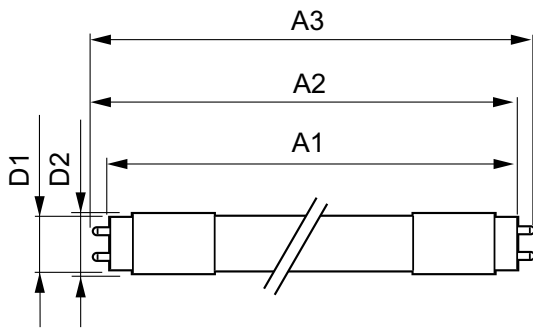

T8

Product Length	48 in
Approval and Application	
Energy Efficiency Label (EEL)	Not applicable
Energy Saving Product	Yes
Approbation Marks	DLC compliance
Approbation Marks	RoHS compliance UL certificate
Energy Consumption kWh/1000 h	- kWh
Energy Certifications	DLC Standard

Product Data

Order product name	13T8/MAS/48-830/IF20/P/DIM 10/1
--------------------	---------------------------------

EAN/UPC - Product	046677473921
Order code	473926
Numerator - Quantity Per Pack	1
Numerator - Packs per outer box	10
Material Nr. (12NC)	929001397634
Net Weight (Piece)	0.220 kg
Model Number	9290013976A

Dimensional drawing

TLED IF MasterClass 4ft 2000lm 3000K

Product	D1	D2	A1	A2	A3
13T8/MAS/48-830/ IF20/P/DIM 10/1	25.7 mm	26.3 mm	1198.1 mm	1205.2 mm	1212.3 mm

Photometric data

LEDtube 600mm 8W G5 830 1000lm