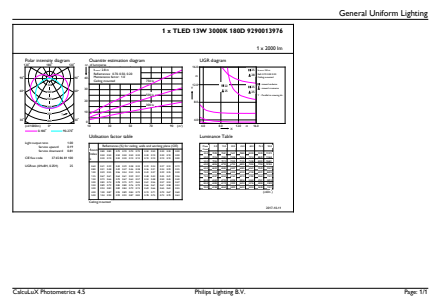

Dimensional drawing

TLED IF MasterClass 4ft 2000lm 3000K

Product	D1	D2	A1	A2	A3
13T8/MAS/48-830/ IF20/P/DIM 10/1	25.7 mm	26.3 mm	1198.1 mm	1205.2 mm	1212.3 mm

Photometric data

LEDtube 600mm 8W G5 830 1000lm