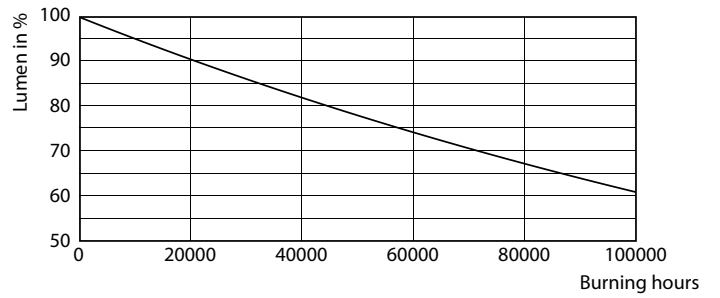

Product data

General Information	
Base	G13 [Medium Bi-Pin Fluorescent]
EU RoHS compliant	Yes
Nominal Lifetime (Nom)	70000 h
Switching Cycle	50000X
Light Technical	
Color Code	830 [CCT of 3000K]
Beam Angle (Nom)	180 °
Initial lumen (Nom)	2000 lm
Color Designation	White (WH)
Correlated Color Temperature (Nom)	3000 K
Luminous Efficacy (rated) (Nom)	153.00 lm/W
Color Consistency	<6
Color Rendering Index (Nom)	82
LLMF At End Of Nominal Lifetime (Nom)	70 %
Operating and Electrical	
Input Frequency	20000-120000 Hz
Power (Rated) (Nom)	13 W

LEDtube 13W G13 830 IF DIM

Photometric data

LEDtube 13W G13 2100lm

Lifetime

LEDtube 13W G13 2100lm

LEDtube 13W G13 2100lm

LEDtube 13W G13 2100lm

LEDtube 13W G13 2100lm