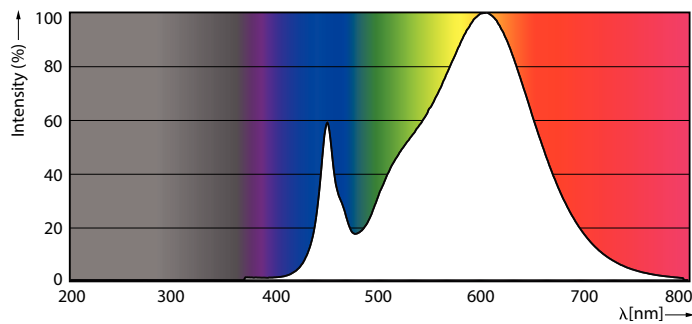

Photometric data

LEDtube 600mm 8W G5 830 1000lm