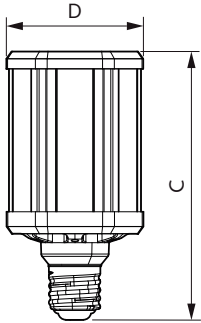

### Product data

General Information	
Base	E39 [ Single Contact Mogul Screw]
EU RoHS compliant	Yes
Nominal Lifetime (Nom)	50000 h
Switching Cycle	50000X
Technical Type	55-150W
Light Technical	
Color Code	730 [ CCT of 3000K]
Beam Angle (Nom)	360 °
Initial lumen (Nom)	8000 lm
Color Designation	White (WH)
Correlated Color Temperature (Nom)	3000 K
Luminous Efficacy (rated) (Nom)	133.33 lm/W
Color Consistency	ANSI 3000K
Color Rendering Index (Nom)	70
LLMF At End Of Nominal Lifetime (Nom)	70 %
Operating and Electrical	
Input Frequency	50 to 60 Hz

## Dimensional drawing

HIB NAM Post top 8000lm 3000K G2

Product	D	C
55ED28/LED/730/ND 120-277V G2 4/1	105 mm	204 mm