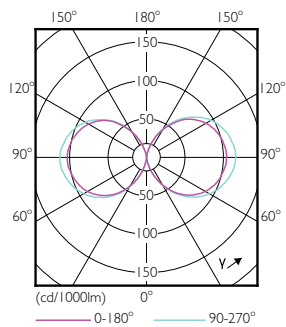

### Product data

General Information	
Base	E39 [ Single Contact Mogul Screw]
EU RoHS compliant	Yes
Nominal Lifetime (Nom)	50000 h
Switching Cycle	50000X
Technical Type	55-150W
Light Technical	
Color Code	730 [ CCT of 3000K]
Beam Angle (Nom)	360 °
Initial lumen (Nom)	8000 lm
Color Designation	White (WH)
Correlated Color Temperature (Nom)	3000 K
Luminous Efficacy (rated) (Nom)	133.33 lm/W
Color Consistency	ANSI 3000K
Color Rendering Index (Nom)	70
LLMF At End Of Nominal Lifetime (Nom)	70 %
Operating and Electrical	
Input Frequency	50 to 60 Hz

## Dimensional drawing

HIB NAM Post top 8000lm 3000K G2

Product	D	C
55ED28/LED/730/ND 120-277V G2 4/1	105 mm	204 mm

## Photometric data

High Intensity 40W E39 ED-28 Clear 3000K

HIB NAM Trueforce 55W E39 Clear 730 36D ND

HIB NAM Trueforce 55W E39 Clear 730 36D ND