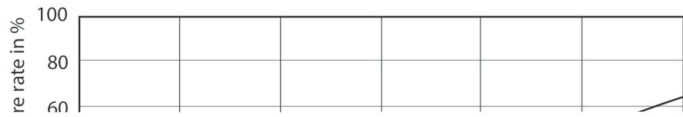

Photometric data

LEDtube PRO 1200mm 14W G13 835 2000lm

Lifetime