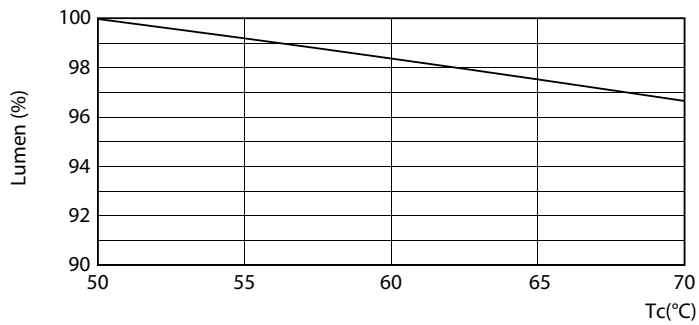

LEDtube PRO 1200mm 14W G13 2000lm

12W G13

12W G13