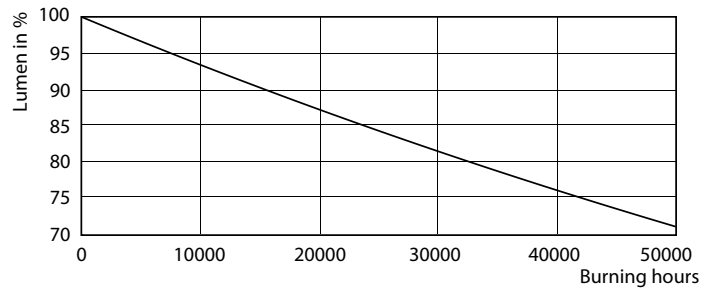

Photometric data

LEDtube PRO 1200mm 14W G13 835 2000lm

Lifetime