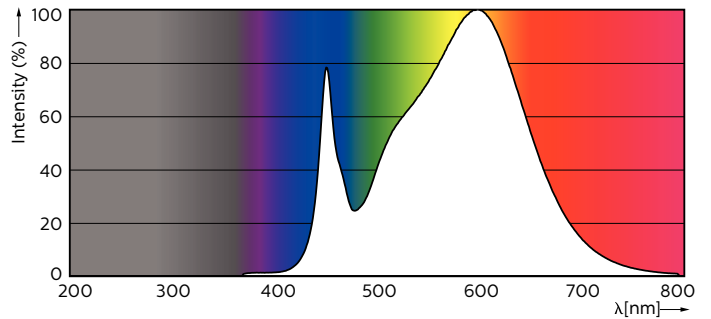

LEDtube PRO 1200mm 14W G13 835 2000lm