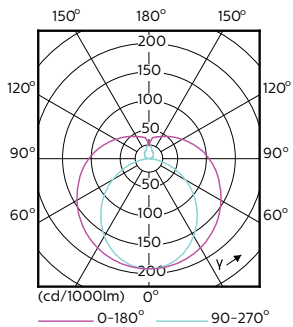

Product Data

Order product name	14T8/COR/48-835/IF20/G/DIM 10/1
--------------------	---------------------------------

EAN/UPC - Product	046677452759
Order code	470104
Numerator - Quantity Per Pack	1
Numerator - Packs per outer box	10
Material Nr. (12NC)	929001343134
Net Weight (Piece)	0.215 kg
Model Number	9290013431A

Dimensional drawing

14T8 PRO LED/48-3500 IF G 10/1

Product	D1	D2	A1	A2	A3
14T8/COR/48-835/IF20/G/DIM 10/1	25.7 mm	28 mm	1198 mm	1205 mm	1212 mm

Photometric data

LEDtube 1200mm 17W G13 2100lm

LEDtube PRO 1200mm 14W G13 835 2000lm