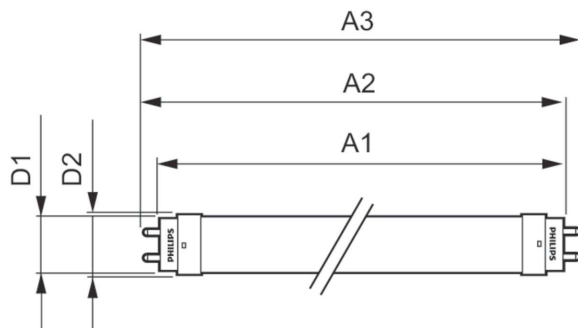

T8

Product Length	48 in
Approval and Application	
Energy Efficiency Label (EEL)	Not applicable
Energy Saving Product	Yes
Approbation Marks	DLC compliance
Approbation Marks	UL certificate RoHS compliance
Energy Consumption kWh/1000 h	- kWh
Energy Certifications	DLC Standard

Product Data

Order product name	14T8/COR/48-835/IF20/G/DIM 10/1
--------------------	---------------------------------

EAN/UPC - Product	046677452759
Order code	470104
Numerator - Quantity Per Pack	1
Numerator - Packs per outer box	10
Material Nr. (12NC)	929001343134
Net Weight (Piece)	0.215 kg
Model Number	9290013431A

Dimensional drawing

14T8 PRO LED/48-3500 IF G 10/1

Product	D1	D2	A1	A2	A3
14T8/COR/48-835/IF20/G/DIM 10/1	25.7 mm	28 mm	1198 mm	1205 mm	1212 mm

Photometric data

LEDtube 1200mm 17W G13 2100lm

LEDtube PRO 1200mm 14W G13 835 2000lm