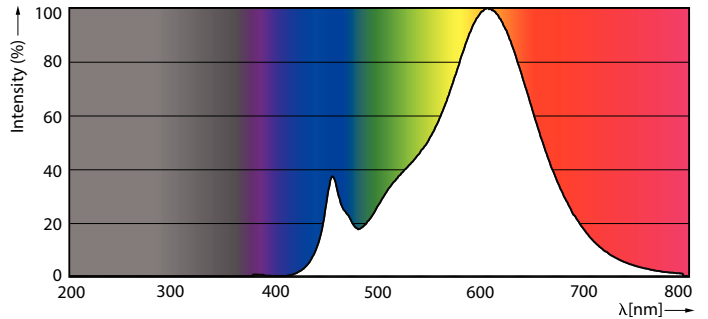

CorePro LEDcapsule MV 25W G9 827 Capsule