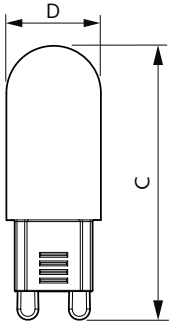

Product data

General Information		Power (Rated) (Nom)	
Base	G9 [G9]		1.9 W
EU RoHS compliant	Yes	Lamp Current (Nom)	18 mA
Nominal Lifetime (Nom)	15000 h	Wattage Equivalent	25 W
Switching Cycle	30000X	Starting Time (Nom)	0.5 s
Technical Type	1.9-25W	Warm Up Time to 60% Light (Nom)	0.5 s
		Power Factor (Nom)	0.4
		Voltage (Nom)	220-240 V
Light Technical		Temperature	
Color Code	827 [CCT of 2700K]	T-Case Maximum (Nom)	60 °C
Initial lumen (Nom)	204 lm		
Color Designation	Warm White (WW)	Controls and Dimming	
Correlated Color Temperature (Nom)	2700 K	Dimmable	No
Luminous Efficacy (rated) (Nom)	107.37 lm/W	Approval and Application	
Color Consistency	<6	Energy Efficiency Label (EEL)	A++
Color Rendering Index (Nom)	80	Energy Consumption kWh/1000 h	2 kWh
LLMF At End Of Nominal Lifetime (Nom)	70 %		
Operating and Electrical			
Input Frequency	50 Hz		

Dimensional drawing

G9 230V 2.5W-25W 204lm 2700K G9 Non-Dim

Product	D	C
CorePro LEDcapsule ND 1.9-25W G9 827	16.5 mm	48 mm

Photometric data

General Information E1 Photometry E1 Page 10

CorePro LEDcapsule MV 25W G9 827 Capsule