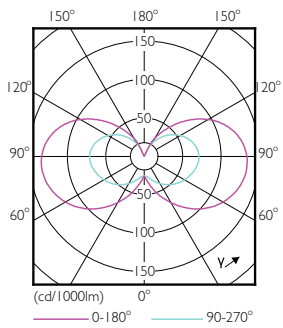

CorePro LEDcapsule MV 25W G9 827 Capsule

CorePro LEDcapsule MV 25W G9 827 Capsule