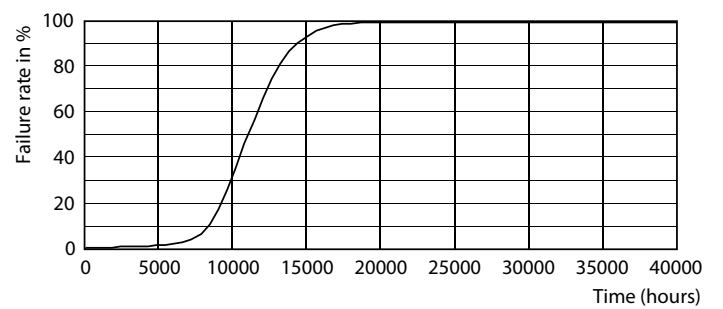

Party Spot

Dimensional drawing

Product	D	C
13.5PAR38/PER/RED/ND/ULW/G/120V 4/1FB	122 mm	132 mm

Photometric data

LEDspots 13,5W E26 PAR38 Red

Lifetime

10K