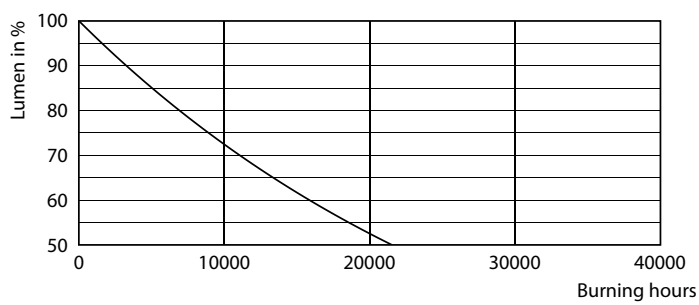

Lifetime

10K