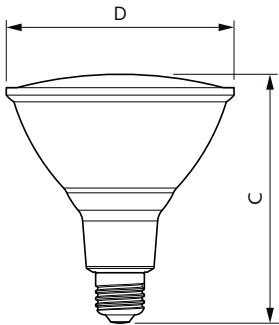

Party Spot

Dimensional drawing

PAR38 120V 13.5-100W REDK E26 ND

Product	D	C
13.5PAR38/PER/RED/ND/ULW/G/120V 4/1FB	122 mm	132 mm

Photometric data