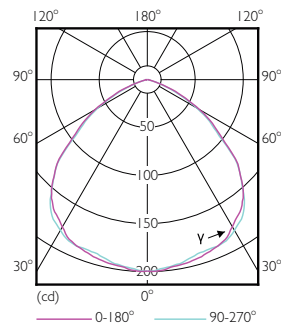

LEDspots 13,5W E26 PAR38 Red

LEDspots 13,5W E26 PAR38 Red