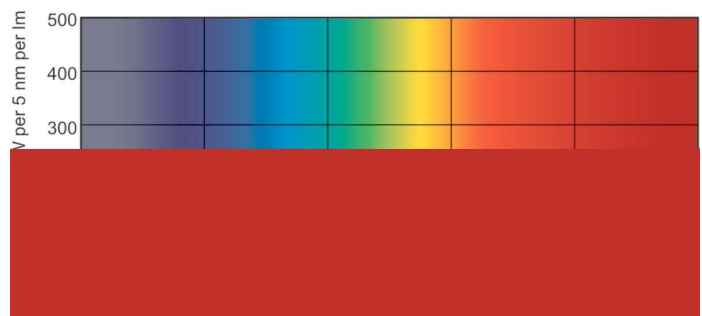

Product data

General Information		Lamp Current (Nom)		0.360 A
Base	G13 [Medium Bi-Pin Fluorescent]	Voltage (Nom)	59 V	
Life To 10% Failures (Nom)	10000 h	Controls and Dimming		
Life to 50% Failures (Nom)	13000 h	Dimmable	Yes	
Light Technical		Approval and Application		
Color Code	33-640	Energy Efficiency Label (EEL)	B	
Initial lumen (Nom)	1200 lm	Mercury (Hg) Content (Nom)	8.0 mg	
Color Designation	Cool White (CW)	Energy Consumption kWh/1000 h	22 kWh	
Lumen Maintenance 10000 h (Nom)	75 %	Product Data		
Lumen Maintenance 2000 h (Nom)	90 %	Order product name	TL-D 18W/33-640 1SL/25	
Lumen Maintenance 5000 h (Nom)	80 %	EAN/UPC - Product	8711500950413	
Correlated Color Temperature (Nom)	4100 K	Order code	251470	
Color Rendering Index (Nom)	63	Numerator - Quantity Per Pack	1	
Operating and Electrical		Numerator - Packs per outer box	25	
Power (Rated) (Nom)	18.0 W			

TL-D Standard Colours

Material Nr. (12NC)	928048003312
Net Weight (Piece)	71.000 g
ILCOS Code	FD-18/41/2B-E-G13

Dimensional drawing

TL-D 18W/33-640

Product	D (max)	A (max)	B (max)	B (min)	C (max)
TL-D 18W/33-640 1SL/25	28 mm	589.8 mm	596.9 mm	594.5 mm	604 mm

Photometric data

LDPB_TL-DSTD_33-640_0001-Spectral power distribution B/W

LDPO_TL-DSTD_33-640_0001-Spectral power distribution Colour

Lifetime

LDLE_TL-DSTD_0001-Life expectancy diagram

LDLE_TL-DSTD_0002-Life expectancy diagram