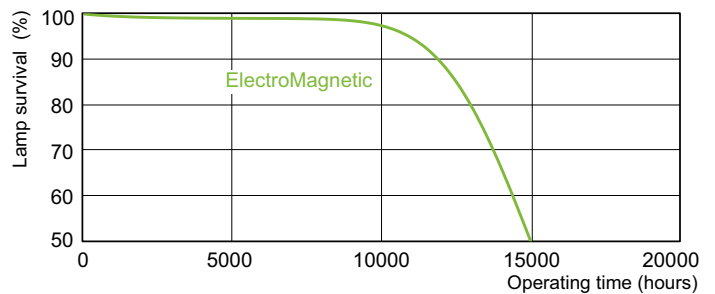

Product data

General Information		Lamp Current (Nom)		0.360 A
Base	G13 [Medium Bi-Pin Fluorescent]	Voltage (Nom)	59 V	
Life To 10% Failures (Nom)	10000 h	Controls and Dimming		
Life to 50% Failures (Nom)	13000 h	Dimmable	Yes	
Light Technical		Approval and Application		
Color Code	33-640	Energy Efficiency Label (EEL)	B	
Initial lumen (Nom)	1200 lm	Mercury (Hg) Content (Nom)	8.0 mg	
Color Designation	Cool White (CW)	Energy Consumption kWh/1000 h	22 kWh	
Lumen Maintenance 10000 h (Nom)	75 %	Product Data		
Lumen Maintenance 2000 h (Nom)	90 %	Order product name	TL-D 18W/33-640 1SL/25	
Lumen Maintenance 5000 h (Nom)	80 %	EAN/UPC - Product	8711500950413	
Correlated Color Temperature (Nom)	4100 K	Order code	251470	
Color Rendering Index (Nom)	63	Numerator - Quantity Per Pack	1	
Operating and Electrical		Numerator - Packs per outer box	25	
Power (Rated) (Nom)	18.0 W			

Photometric data

LDPB_TL-DSTD_33-640_0001-Spectral power distribution B/W

LDPO_TL-DSTD_33-640_0001-Spectral power distribution Colour

Lifetime

LDLE_TL-DSTD_0001-Life expectancy diagram

LDLE_TL-DSTD_0002-Life expectancy diagram