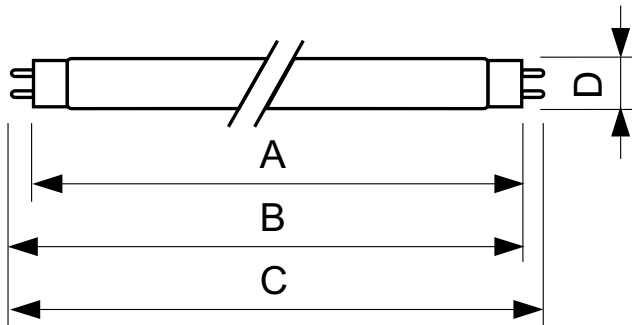

TL-D Standard Colours

TL-D 18W/33-640 1SL/25

TL-D Standard Colors lamps (tube diameter of 26 mm) create atmospheres from warm white to cool daylight. Lamps with moderate efficacy and color rendering.

Warnings and Safety

Product data

General Information		Lamp Current (Nom)		0.360 A
Base	G13 [Medium Bi-Pin Fluorescent]	Voltage (Nom)	59 V	
Life To 10% Failures (Nom)	10000 h	Controls and Dimming		
Life to 50% Failures (Nom)	13000 h	Dimmable	Yes	
Light Technical		Approval and Application		
Color Code	33-640	Energy Efficiency Label (EEL)	B	
Initial lumen (Nom)	1200 lm	Mercury (Hg) Content (Nom)	8.0 mg	
Color Designation	Cool White (CW)	Energy Consumption kWh/1000 h	22 kWh	
Lumen Maintenance 10000 h (Nom)	75 %	Product Data		
Lumen Maintenance 2000 h (Nom)	90 %	Order product name	TL-D 18W/33-640 1SL/25	
Lumen Maintenance 5000 h (Nom)	80 %	EAN/UPC - Product	8711500950413	
Correlated Color Temperature (Nom)	4100 K	Order code	251470	
Color Rendering Index (Nom)	63	Numerator - Quantity Per Pack	1	
Operating and Electrical		Numerator - Packs per outer box	25	
Power (Rated) (Nom)	18.0 W			

TL-D Standard Colours

Material Nr. (12NC)	928048003312
Net Weight (Piece)	71.000 g
ILCOS Code	FD-18/41/2B-E-G13

Dimensional drawing

TL-D 18W/33-640

Product	D (max)	A (max)	B (max)	B (min)	C (max)
TL-D 18W/33-640 1SL/25	28 mm	589.8 mm	596.9 mm	594.5 mm	604 mm