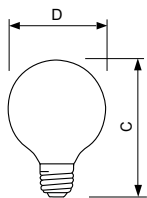

Halogen Deco

Dimensional drawing

Product	D (max)	C (max)
Halogen 40G25/EV/W 120V 12/1 TP	80 mm	115 mm

HalClass 40W E26 120V G-25 WH