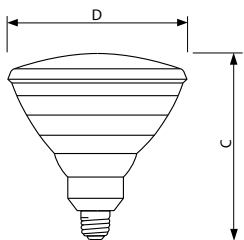

Halogen PAR

Dimensional drawing

Product

Halogen 72PAR38/EVP/FL25 120V 12/1

PAR38 STD 72W E26/50x39/BRC 120V FL 25D