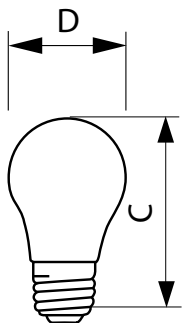

Product data

General Information		Cap-Base Information	
Base	E26 [Single Contact Medium Screw]	Cap-Base Information	Aluminium [Aluminium Cap]
Operating Position	Universal [Universal]	Filament Shape	C-9 [Pendant]
Main Application	General Lighting (G)	Product Data	
Gas Filling	VACUUM	Order product name	15A/WL 120V 12/2 TP
Light Technical		EAN/UPC - Product	50046677168600
Initial lumen (Nom)	115 lm	Order code	168609
Operating and Electrical		Numerator - Quantity Per Pack	1
Power (Rated) (Nom)	15 W	Numerator - Packs per outer box	12
Voltage (Nom)	120 V	Material Nr. (12NC)	925273136309
Mechanical and Housing		Net Weight (Piece)	22.000 g
Bulb Finish	Soft White		

DuraMax Soft White

Dimensional drawing

Product

15A/WL 120V 12/2 TP

15W E26 120V A15 SW