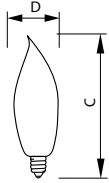

Product data

General Information	
Base	E12 [Candelabra Screw]
Operating Position	Base Down +/- 90 D [Base Down +/- 90 D]
Main Application	Decorative
Gas Filling	GAS

Light Technical	
Initial lumen (Nom)	550 lm

Operating and Electrical	
Power (Rated) (Nom)	60 W
Voltage (Nom)	120 V

Mechanical and Housing	
Bulb Finish	Clear

Cap-Base Information	Aluminium [Aluminium Cap]
Filament Shape	C-7A [Ring]

Product Data	
Order product name	BC60BA9C/CL/LL 6/4
EAN/UPC - Product	50046677167214
Order code	167213
Numerator - Quantity Per Pack	1
Numerator - Packs per outer box	6
Material Nr. (12NC)	925251936316
Net Weight (Piece)	0.016 kg

DuraMax Deco Bent Tip

Dimensional drawing

Product

BC60BA9C/CL/LL 6/4

60W E12 120V BA9 CL