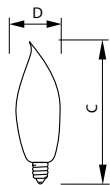

Product data

General Information	
Base	E12 [Candelabra Screw]
Operating Position	Base Down +/- 90 D [Base Down +/- 90 D]
Main Application	Decorative
Gas Filling	GAS

Light Technical	
Initial lumen (Nom)	550 lm

Operating and Electrical	
Power (Rated) (Nom)	60 W
Voltage (Nom)	120 V

Mechanical and Housing	
Bulb Finish	Clear

Cap-Base Information	Aluminium [Aluminium Cap]
Filament Shape	C-7A [Ring]

Product Data	
Order product name	BC60BA9C/LL 120V 6/2
EAN/UPC - Product	50046677168082
Order code	168088
Numerator - Quantity Per Pack	1
Numerator - Packs per outer box	6
Material Nr. (12NC)	925251936315
Net Weight (Piece)	0.001 kg

DuraMax Deco Bent Tip

Dimensional drawing

Product

BC60BA9C/LL 120V 6/2

60W E12 120V BA9 CL