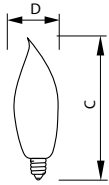

DuraMax Deco Bent Tip

Dimensional drawing

Product

BC40BA9C/CL/LL 6/4

40W E12 120V BA9 CL