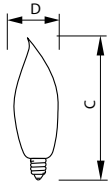

DuraMax Deco Bent Tip

Dimensional drawing

Product

BC25BA9C/CL/LL 6/4

25W E12 120V BA9 CL