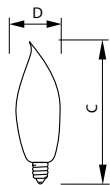

Product data

General Information	
Base	E12 [Candelabra Screw]
Operating Position	Base Down +/- 90 D [Base Down +/- 90 D]
Main Application	Decorative
Gas Filling	GAS

Light Technical	
Initial lumen (Nom)	150 lm

Operating and Electrical	
Power (Rated) (Nom)	25 W
Voltage (Nom)	120 V

Mechanical and Housing	
Bulb Finish	Clear

Cap-Base Information	Aluminium [Aluminium Cap]
Filament Shape	CC-2V [Straight V]

Product Data	
Order product name	BC25BA9C/LL 120V 6/2
EAN/UPC - Product	50046677168068
Order code	168062
Numerator - Quantity Per Pack	1
Numerator - Packs per outer box	6
Material Nr. (12NC)	925250636315
Net Weight (Piece)	0.001 kg

DuraMax Deco Bent Tip

Dimensional drawing

Product

BC25BA9C/LL 120V 6/2

25W E12 120V BA9 CL