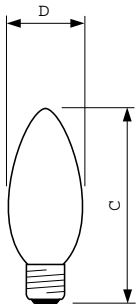

DuraMax Deco Blunt Tip

BC40B13/CL/LL 120V 6/2 TP

Philips DuraMax® Long Life Decorative blunt tip bulbs reduce the hassle of replacing light bulbs every few months, since all DuraMax products last longer than standard incandescent light bulbs. Philips Duramax decorative blunt tip bulbs are available in a variety of shapes, sizes and wattages with clear and frost finishes. The clear bulbs provide decorative sparkle, while the frost bulbs add a soft glow to add a pleasant touch to home decor.

Product data

General Information		Cap-Base Information	
Base	E26 [Single Contact Medium Screw]	Cap-Base Information	Aluminium [Aluminium Cap]
Operating Position	Base Down +/- 90 D [Base Down +/- 90 D]	Filament Shape	C-7A [Ring]
Main Application	Decorative	Product Data	
Gas Filling	GAS	Order product name	BC40B13/CL/LL 120V 6/2 TP
Light Technical		EAN/UPC - Product	50046677168280
Initial lumen (Nom)	300 lm	Order code	168286
Operating and Electrical		Numerator - Quantity Per Pack	1
Power (Rated) (Nom)	40 W	Numerator - Packs per outer box	6
Voltage (Nom)	120 V	Material Nr. (12NC)	925247836306
Mechanical and Housing		Net Weight (Piece)	0.001 kg
Bulb Finish	Clear		

DuraMax Deco Blunt Tip

Dimensional drawing

Product

BC40B13/CL/LL 120V 6/2 TP

40W E26 120V B13 CL