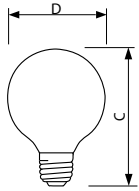

Product data

General Information	
Base	E26 [Single Contact Medium Screw]
Operating Position	Universal [Universal]
Main Application	Vanity
Gas Filling	GAS
Light Technical	
Initial lumen (Nom)	410 lm
Operating and Electrical	
Power (Rated) (Nom)	40 W
Voltage (Nom)	120 V
Mechanical and Housing	
Bulb Finish	Clear

Cap-Base Information	Aluminium [Aluminium Cap]
Filament Shape	CC6 [Straight]
Product Data	
Order product name	40G25/CL/LL 120V 4/3
EAN/UPC - Product	50046677169034
Order code	169037
Numerator - Quantity Per Pack	1
Numerator - Packs per outer box	4
Material Nr. (12NC)	925244136346
Net Weight (Piece)	39.000 g

DuraMax Deco Globe

Dimensional drawing

Product

40G25/CL/LL 120V 4/3

40W E26 120V G25 CL