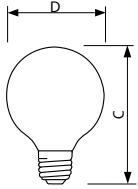

Product data

General Information	
Base	E26 [Single Contact Medium Screw]
Operating Position	Universal [Universal]
Main Application	Vanity
Gas Filling	GAS
Light Technical	
Initial lumen (Nom)	410 lm
Operating and Electrical	
Power (Rated) (Nom)	40 W
Voltage (Nom)	120 V
Mechanical and Housing	
Bulb Finish	Clear

Cap-Base Information	Aluminium [Aluminium Cap]
Filament Shape	CC6 [Straight]
Product Data	
Order product name	40G25/CL/LL 120V 12/1 TP
EAN/UPC - Product	046677167479
Order code	167478
Numerator - Quantity Per Pack	1
Numerator - Packs per outer box	12
Material Nr. (12NC)	925244136345
Net Weight (Piece)	0.001 kg

DuraMax Deco Globe

Dimensional drawing

Product

40G25/CL/LL 120V 12/1 TP

40W E26 120V G25 CL