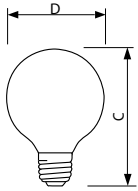

Product data

General Information	
Base	E26 [Single Contact Medium Screw]
Operating Position	Universal [Universal]
Main Application	Vanity
Gas Filling	GAS
Light Technical	
Initial lumen (Nom)	370 lm
Operating and Electrical	
Power (Rated) (Nom)	40 W
Voltage (Nom)	120 V
Mechanical and Housing	
Bulb Finish	White

Cap-Base Information	Aluminium [Aluminium Cap]
Filament Shape	CC6 [Straight]
Product Data	
Order product name	40G25/W/LL 120V 4/3
EAN/UPC - Product	50046677169041
Order code	169045
Numerator - Quantity Per Pack	1
Numerator - Packs per outer box	4
Material Nr. (12NC)	925244036358
Net Weight (Piece)	39.000 g

DuraMax Deco Globe

Dimensional drawing

Product

40G25/W/LL 120V 4/3

40W E26 120V G25 WH