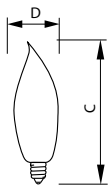

Product data

General Information	
Base	E12 [Candelabra Screw]
Operating Position	Base Down +/- 90 D [Base Down +/- 90 D]
Main Application	Decorative
Gas Filling	GAS

Light Technical	
Initial lumen (Nom)	295 lm

Operating and Electrical	
Power (Rated) (Nom)	40 W
Voltage (Nom)	120 V

Mechanical and Housing	
Bulb Finish	Frosted

Cap-Base Information	Aluminium [Aluminium Cap]
Filament Shape	C-7A [Ring]

Product Data	
Order product name	BC40BA9C/3FLL 120V 6/2
EAN/UPC - Product	50046677168099
Order code	168096
Numerator - Quantity Per Pack	1
Numerator - Packs per outer box	6
Material Nr. (12NC)	925190836310
Net Weight (Piece)	0.001 kg

DuraMax Deco Bent Tip

Dimensional drawing

Product

BC40BA9C/3FLL 120V 6/2

40W E12 120V BA9 FR