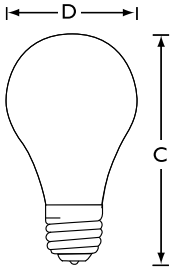

Product data

General Information		Cap-Base Information	
Base	E26 [Single Contact Medium Screw]		Aluminium [Aluminium Cap]
Operating Position	Universal [Universal]	Filament Shape	CC6 [Straight]
Main Application	Household	Product Data	
Gas Filling	GAS	Order product name	25A/WL 120V 12/2 PS
Light Technical		EAN/UPC - Product	50046677168686
Initial lumen (Nom)	235 lm	Order code	168682
Operating and Electrical		Numerator - Quantity Per Pack	1
Power (Rated) (Nom)	25 W	Numerator - Packs per outer box	12
Voltage (Nom)	120 V	Material Nr. (12NC)	925178336313
Mechanical and Housing		Net Weight (Piece)	25.500 g
Bulb Finish	Soft White		

DuraMax Soft White

Dimensional drawing

A19

Std 25W E26 120V A19 SW

Product	D	C (max)
25A/WL 120V 12/2 PS	2.375 in	4.438 in