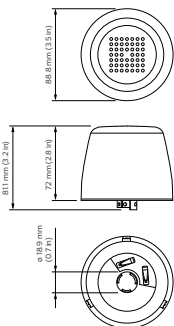

CityTouch

LLC7291/00 CT OLC N5 LV AS C1VF LG

LLC7291 CityTouch Connector Node LV, Astro Clock switching type with - 4G/LTE technology

LLC7291 CityTouch Connector Node LV, Astro Clock switching type with 4G/LTE technology

Product data

Product Data	
Order product name	LLC7291/00 CT OLC N5 LV AS C1VF LG
EAN/UPC - Product	046677538798
Order code	913701036313
Local order code	.
Numerator - Quantity Per Pack	1

Numerator - Packs per outer box	30
Material Nr. (12NC)	913701036313
Net Weight (Piece)	0.224 kg

Dimensional drawing

LLC7291/00 CT OLC N5 LV AS C1VF LG