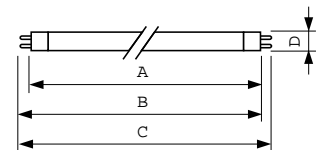

T5 Energy Advantage

Versions

G5, T5

Dimensional drawing

Product	D (max)	A (max)	B (max)	B (min)	C (max)
F54T5/841/HO/XEW/ ALTO 44W	17 mm	1149.0 mm	1156.1 mm	1153.7 mm	1163.2 mm

Product	D (max)	A (max)	B (max)	B (min)	C (max)
F28T5 835 HE EA ALTO 25W	17 mm	1149.0 mm	1156.1 mm	1153.7 mm	1163.2 mm
F28T5 850 HE EA ALTO 25W	17 mm	1149.0 mm	1156.1 mm	1153.7 mm	1163.2 mm