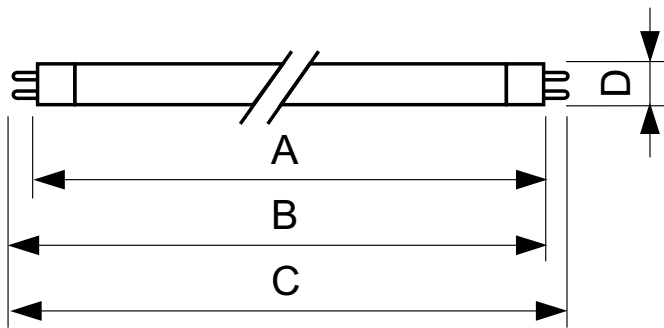

T5 Energy Advantage

Versions

G5, T5

Dimensional drawing

Product	D (max)	A (max)	B (max)	B (min)	C (max)
F54T5/841/HO/XEW/ ALTO 44W	17 mm	1149.0 mm	1156.1 mm	1153.7 mm	1163.2 mm

Product	D (max)	A (max)	B (max)	B (min)	C (max)
F28T5 835 HE EA ALTO 25W	17 mm	1149.0 mm	1156.1 mm	1153.7 mm	1163.2 mm
F28T5 850 HE EA ALTO 25W	17 mm	1149.0 mm	1156.1 mm	1153.7 mm	1163.2 mm